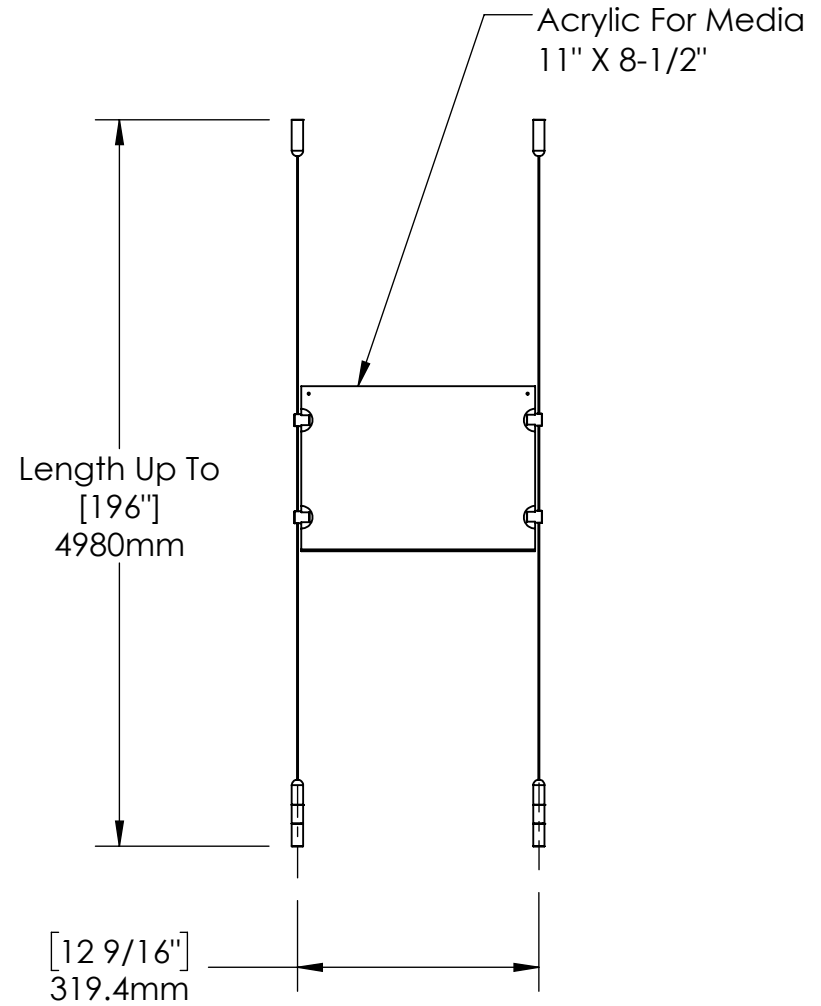

2

1

B

B

A

A

2

1

Mbs Standoffs
 5046 W Linebaugh Ave
 Tampa, FL 33624 USA
 (813) 938-6025

ASSEMBLY NO.

SCG1904-1185-1X1

SCALE: 1:10

SHEET 1 OF 1