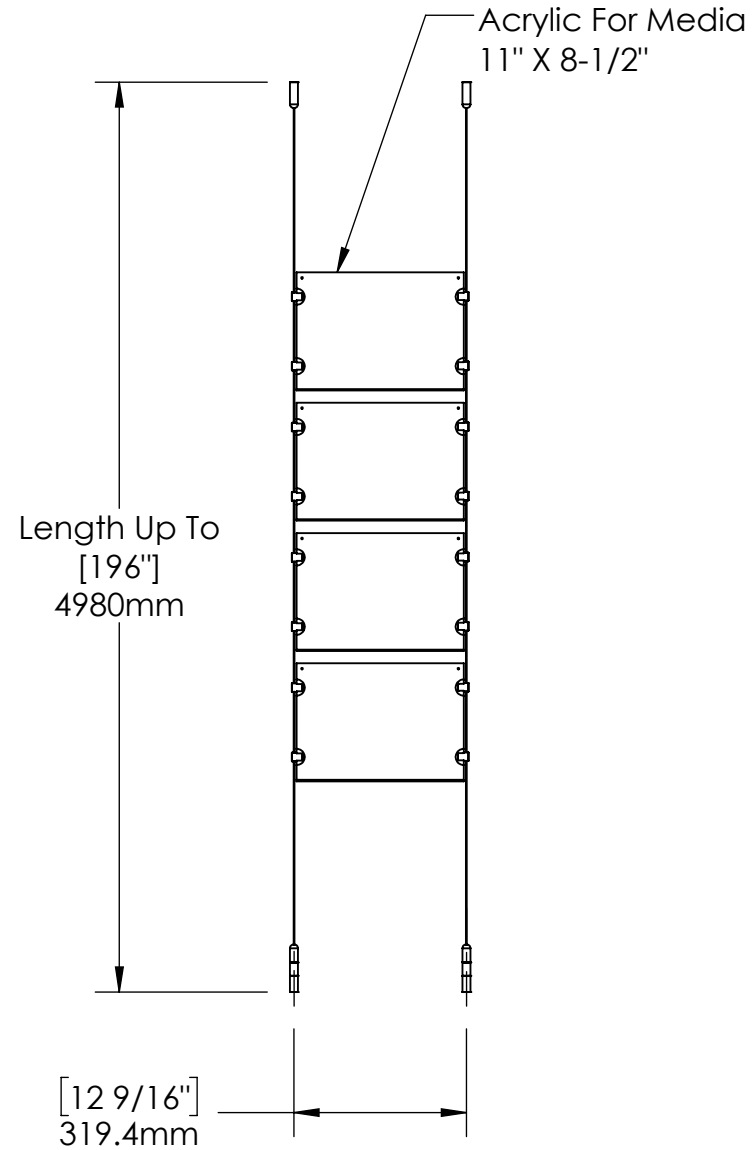

2

1

B

B

A

A

2

1

Mbs Standoffs
 5046 W Linebaugh Ave
 Tampa, FL 33624 USA
 (813) 938-6025

ASSEMBLY NO.
SCG1904-1185-1X4

SCALE: 1:14

SHEET 1 OF 1