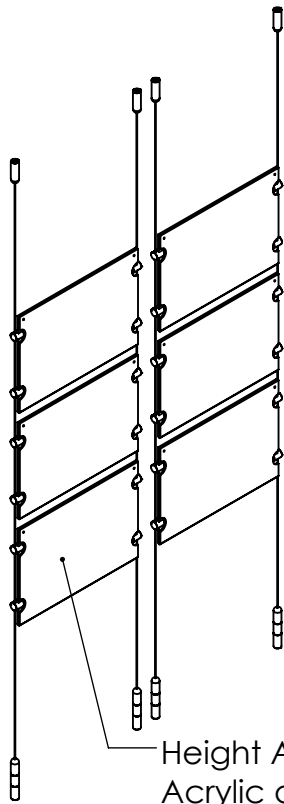

2

1

Recommended Spacing [2"] 50mm

Acrylic For Media  
11" X 8-1/2"

B

B

Height Adjustable  
Acrylic and Panel Grippers

Length Up To  
[196"]  
4980mm

[12 9/16"]  
319.4mm

A

A

2

1

**Mbs Standoffs**  
5046 W Linebaugh Ave  
Tampa, FL 33624 USA  
(813) 938-6025

ASSEMBLY NO.

**SCG1904-1185-2X3**

SCALE: 1:14

SHEET 1 OF 1