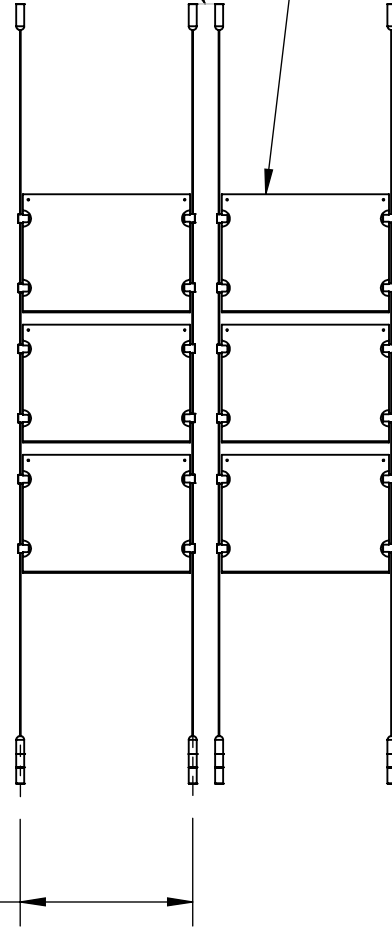

2

1

Recommended Spacing [2"] 50mm

Acrylic For Media  
11" X 8-1/2"

B

B

Height Adjustable  
Acrylic and Panel Grippers

Length Up To  
[196"]  
4980mm

[12 9/16"]  
319.4mm

A

A

2

1

**Mbs Standoffs**  
5046 W Linebaugh Ave  
Tampa, FL 33624 USA  
(813) 938-6025

ASSEMBLY NO.

**SCG1904-1185-2X3**

SCALE: 1:14

SHEET 1 OF 1