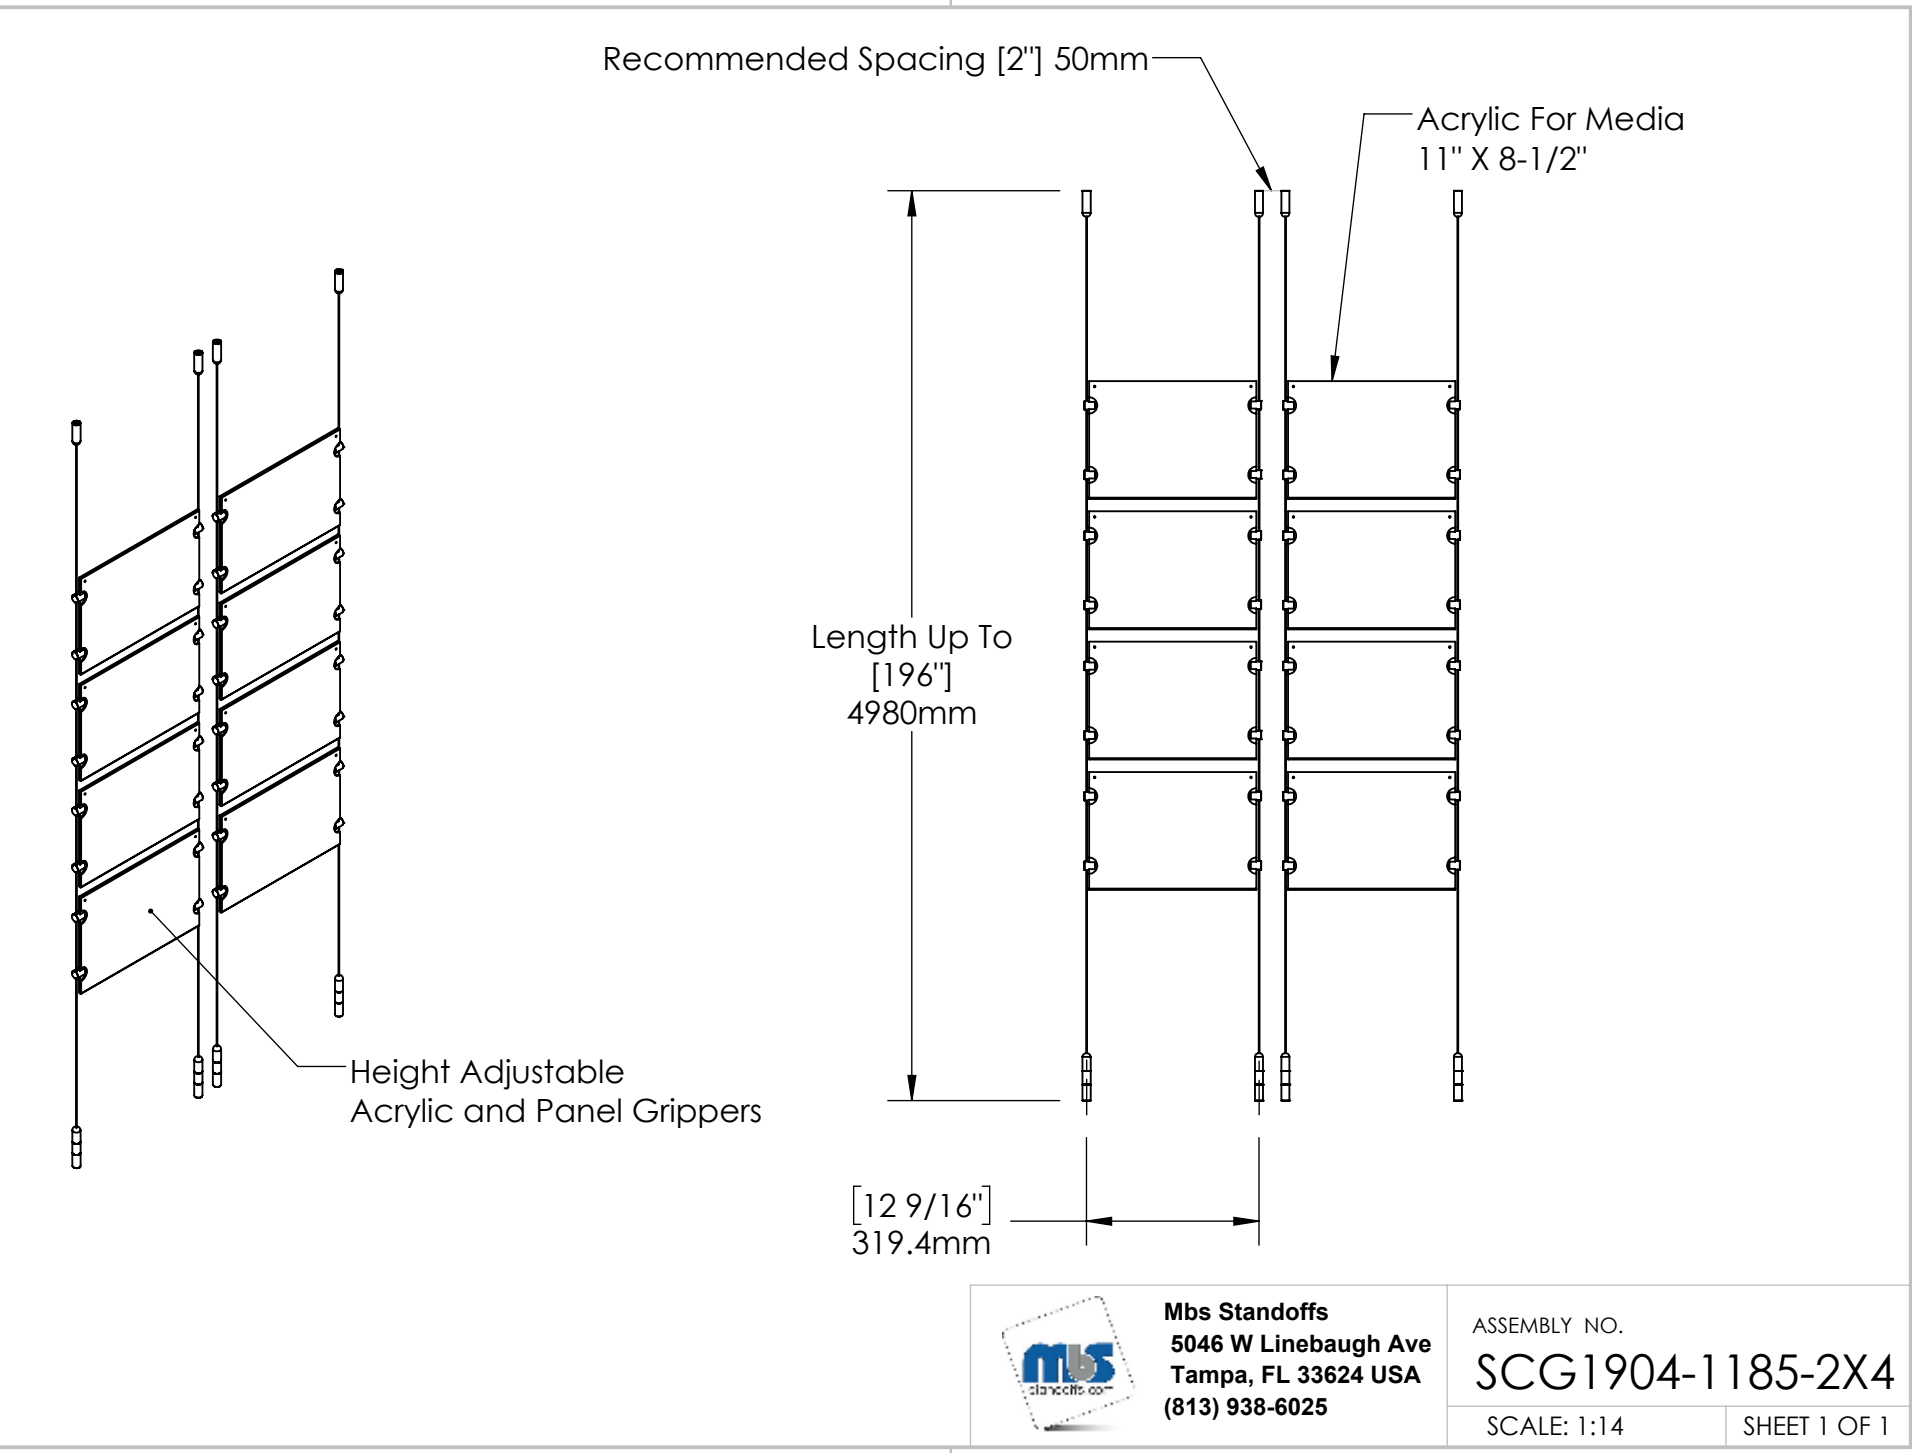

2

1

Recommended Spacing [2"] 50mm

Acrylic For Media
11" X 8-1/2"

B

B

Length Up To
[196"]
4980mm

Height Adjustable
Acrylic and Panel Grippers

A

A

[12 9/16"]
319.4mm

Mbs Standoffs
 5046 W Linebaugh Ave
 Tampa, FL 33624 USA
 (813) 938-6025

ASSEMBLY NO.
SCG1904-1185-2X4

SCALE: 1:14

SHEET 1 OF 1

2

1