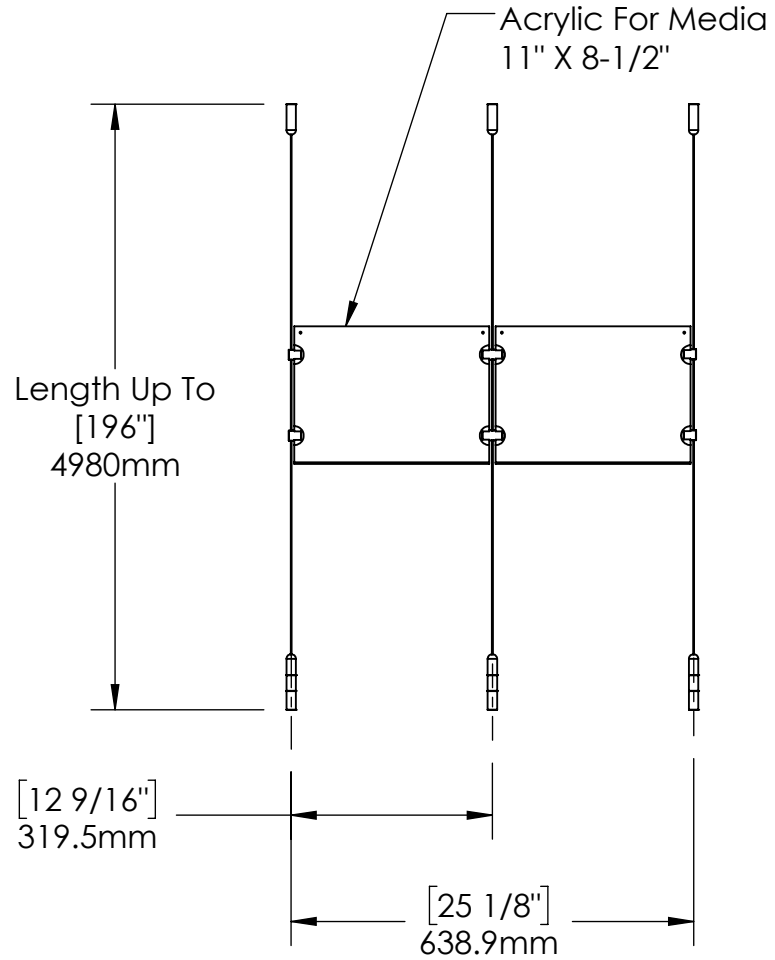

2

1

B

B

A

A

2

1

Mbs Standoffs
 5046 W Linebaugh Ave
 Tampa, FL 33624 USA
 (813) 938-6025

ASSEMBLY NO.

SCG1904-1185-A2X1

SCALE: 1:12

SHEET 1 OF 1