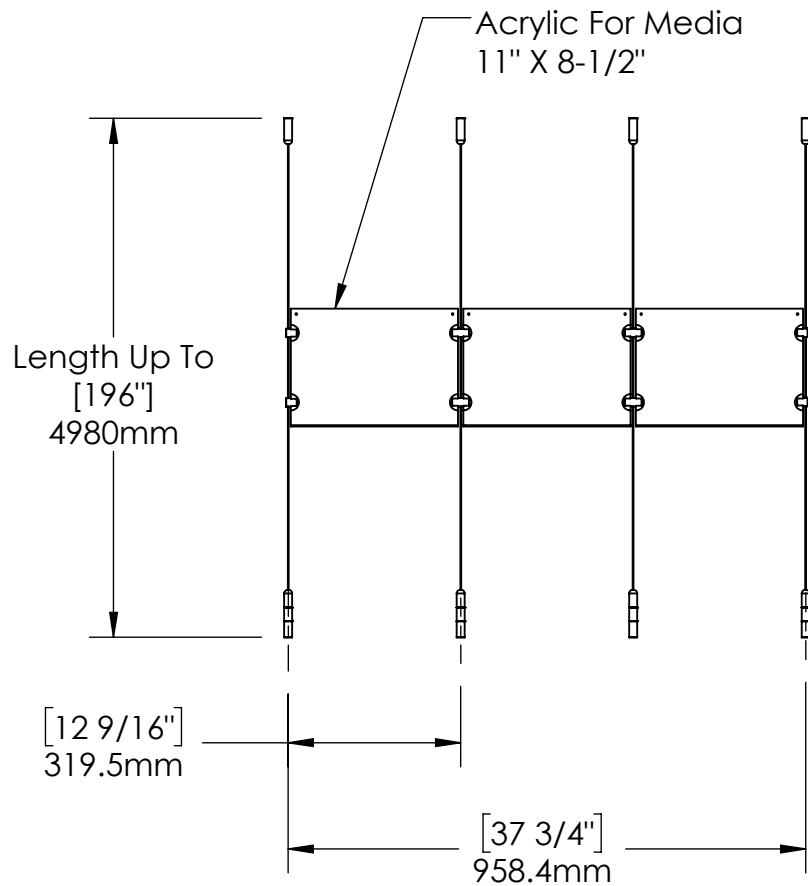

2

1

B

B

A

A

2

1

Mbs Standoffs
 5046 W Linebaugh Ave
 Tampa, FL 33624 USA
 (813) 938-6025

ASSEMBLY NO.
SCG1904-1185-A3X1

SCALE: 1:14

SHEET 1 OF 1