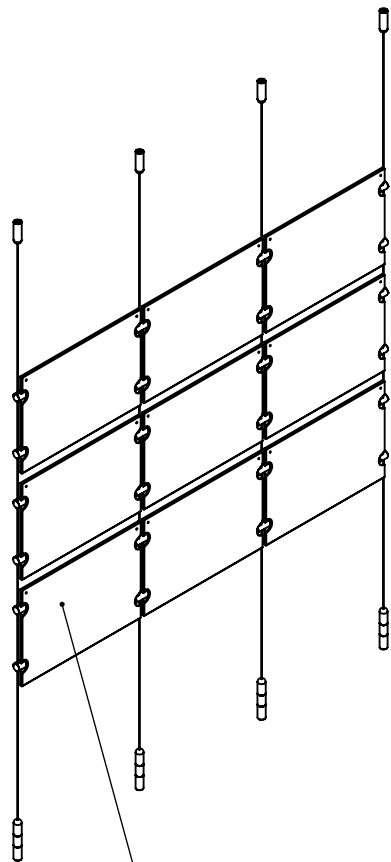

2

1

B

B

Height Adjustable
Acrylic and Panel Grippers

Length Up To
[196"]
4980mm

[12 9/16"]
319.5mm

Acrylic For Media
11" X 8-1/2"

[37 3/4"]
958.4mm

A

A

2

1

Mbs Standoffs
5046 W Linebaugh Ave
Tampa, FL 33624 USA
(813) 938-6025

ASSEMBLY NO.

SCG1904-1185-A3X3

SCALE: 1:14

SHEET 1 OF 1