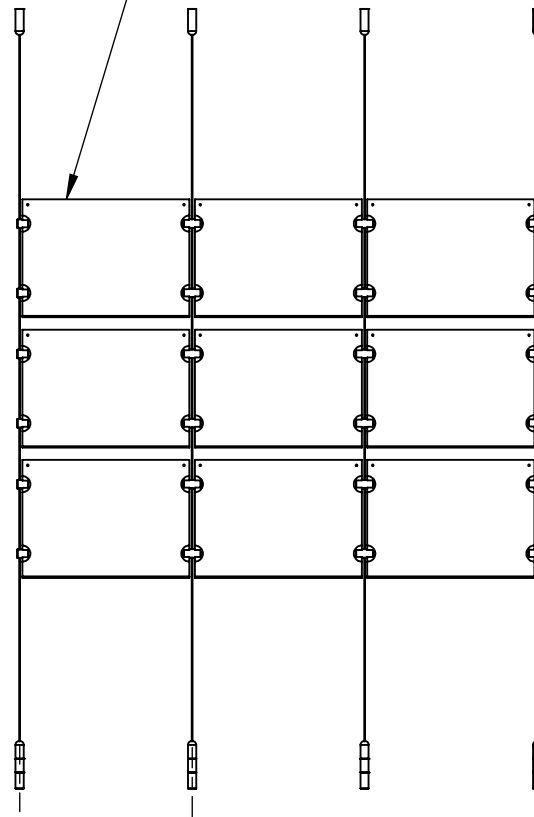

2

1

B

B

Height Adjustable
Acrylic and Panel Grippers

Length Up To
[196"]
4980mm

[12 9/16"]
319.5mm

Acrylic For Media
11" X 8-1/2"

[37 3/4"]
958.4mm

A

A

2

1

Mbs Standoffs
5046 W Linebaugh Ave
Tampa, FL 33624 USA
(813) 938-6025

ASSEMBLY NO.

SCG1904-1185-A3X3

SCALE: 1:14

SHEET 1 OF 1