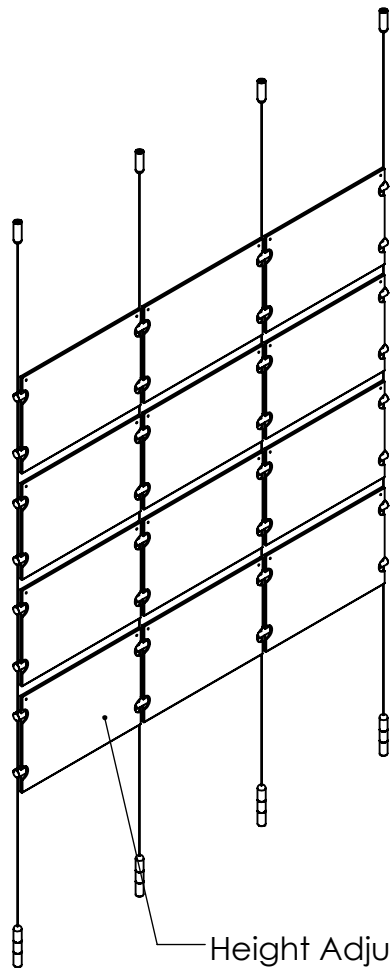

2

1

B

B

Length Up To  
[196"]  
4980mm

Acrylic For Media  
11" X 8-1/2"

[12 9/16"]  
319.5mm

[37 3/4"]  
958.4mm

A

A

2

1

**Mbs Standoffs**  
5046 W Linebaugh Ave  
Tampa, FL 33624 USA  
(813) 938-6025

ASSEMBLY NO.

**SCG1904-1185-A3X4**

SCALE: 1:14