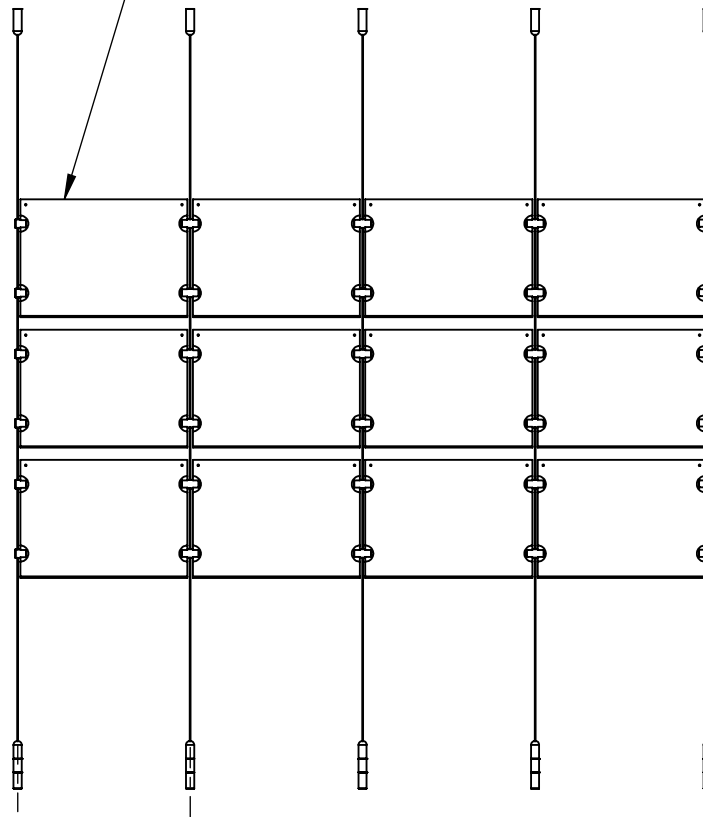

2

1

B

B

Height Adjustable
Acrylic and Panel Grippers

Length Up To
[196"]
4980mm

[12 9/16"]
319.5mm

Acrylic For Media
11" X 8-1/2"

[50 5/16"]
1277.9mm

A

A

2

1

Mbs Standoffs
5046 W Linebaugh Ave
Tampa, FL 33624 USA
(813) 938-6025

ASSEMBLY NO.
SCG1904-1185-A4X3

SCALE: 1:14