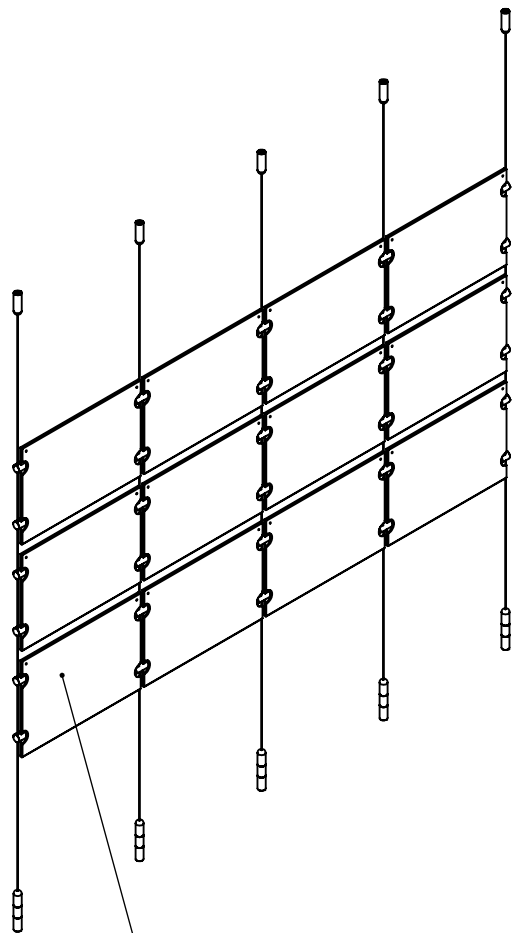

2

1

B

B

Height Adjustable
Acrylic and Panel Grippers

Length Up To
[196"]
4980mm

[12 9/16"]
319.5mm

Acrylic For Media
11" X 8-1/2"

[50 5/16"]
1277.9mm

A

A

2

1

Mbs Standoffs
5046 W Linebaugh Ave
Tampa, FL 33624 USA
(813) 938-6025

ASSEMBLY NO.
SCG1904-1185-A4X3

SCALE: 1:14