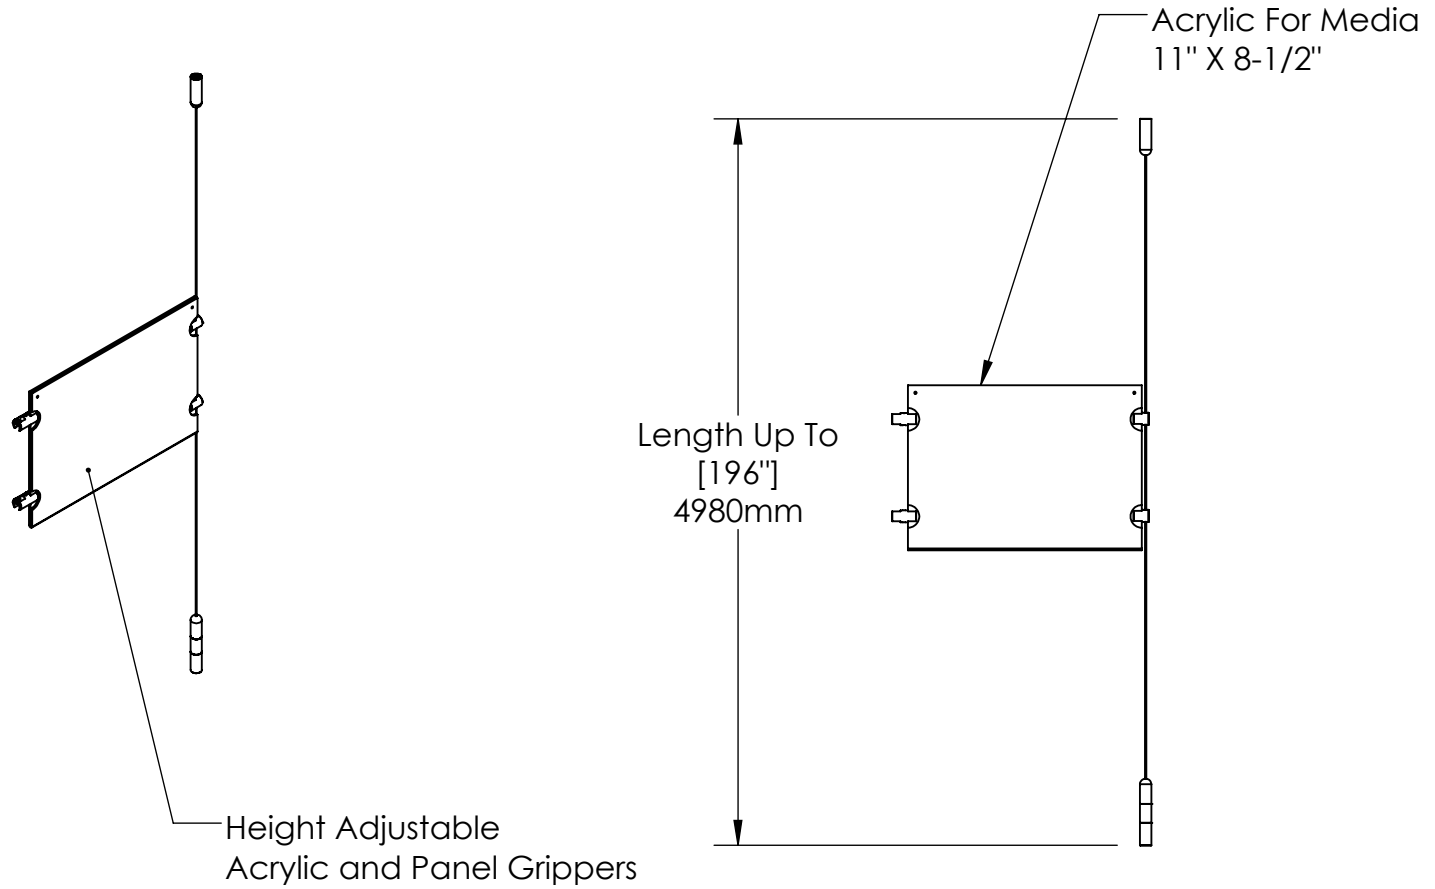

2

1

B

B

A

A

2

1

Mbs Standoffs
5046 W Linebaugh Ave
Tampa, FL 33624 USA
(813) 938-6025

ASSEMBLY NO.	
SCG1904-1185-E3X1	
SCALE: 1:10	SHEET 1 OF 1