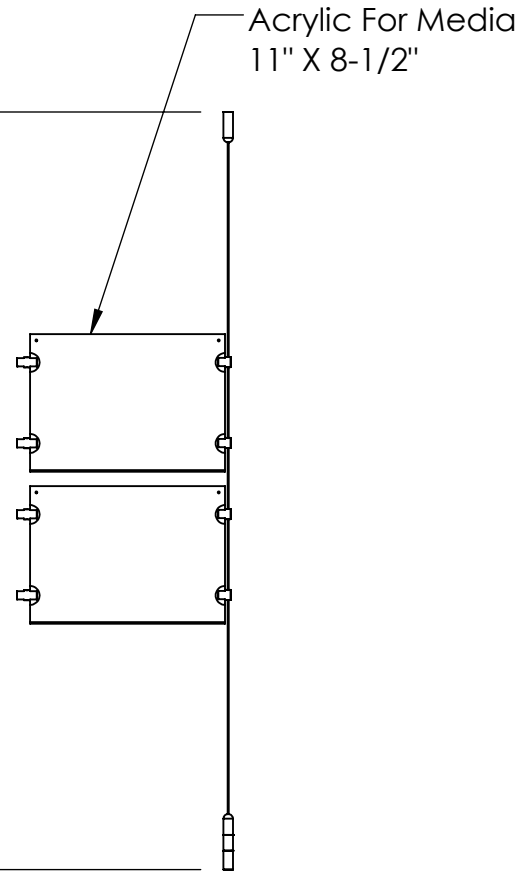

2

1

B

B

Height Adjustable
Acrylic and Panel Grippers

Length Up To
[196"]
4980mm

Acrylic For Media
11" X 8-1/2"

A

A

2

1

Mbs Standoffs
5046 W Linebaugh Ave
Tampa, FL 33624 USA
(813) 938-6025

ASSEMBLY NO.

SCG1904-1185-E3X2

SCALE: 1:12

SHEET 1 OF 1