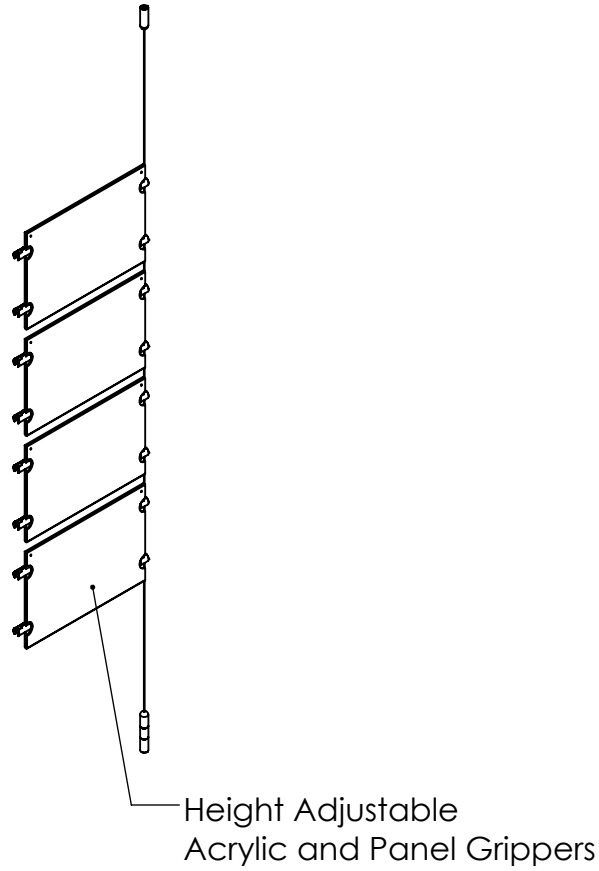

2

1

B

B

Length Up To
[196"]
4980mm

A

A

2

1

Mbs Standoffs
5046 W Linebaugh Ave
Tampa, FL 33624 USA
(813) 938-6025

ASSEMBLY NO.

SCG1904-1185-E3X4

SCALE: 1:14

SHEET 1 OF 1