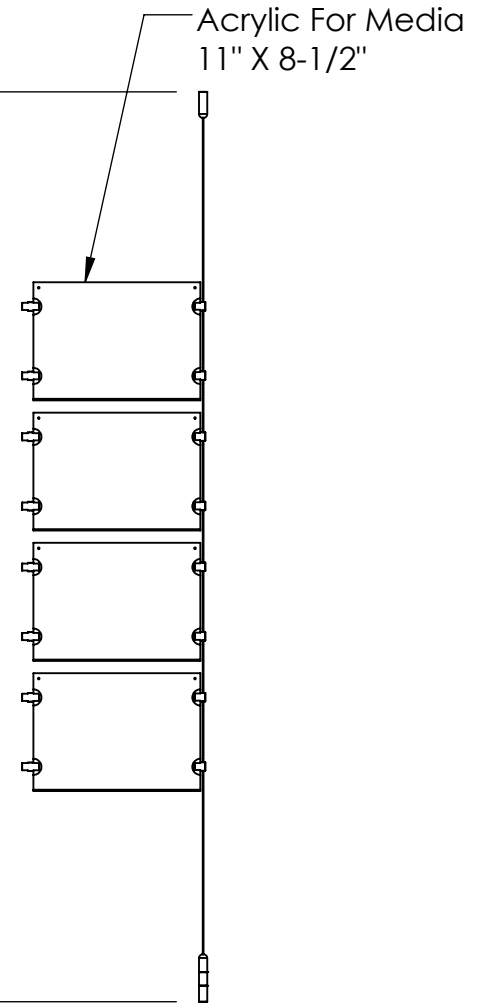

2

1

B

B

Length Up To
[196"]
4980mm

A

A

2

1

Mbs Standoffs
5046 W Linebaugh Ave
Tampa, FL 33624 USA
(813) 938-6025

ASSEMBLY NO.

SCG1904-1185-E3X4

SCALE: 1:14

SHEET 1 OF 1