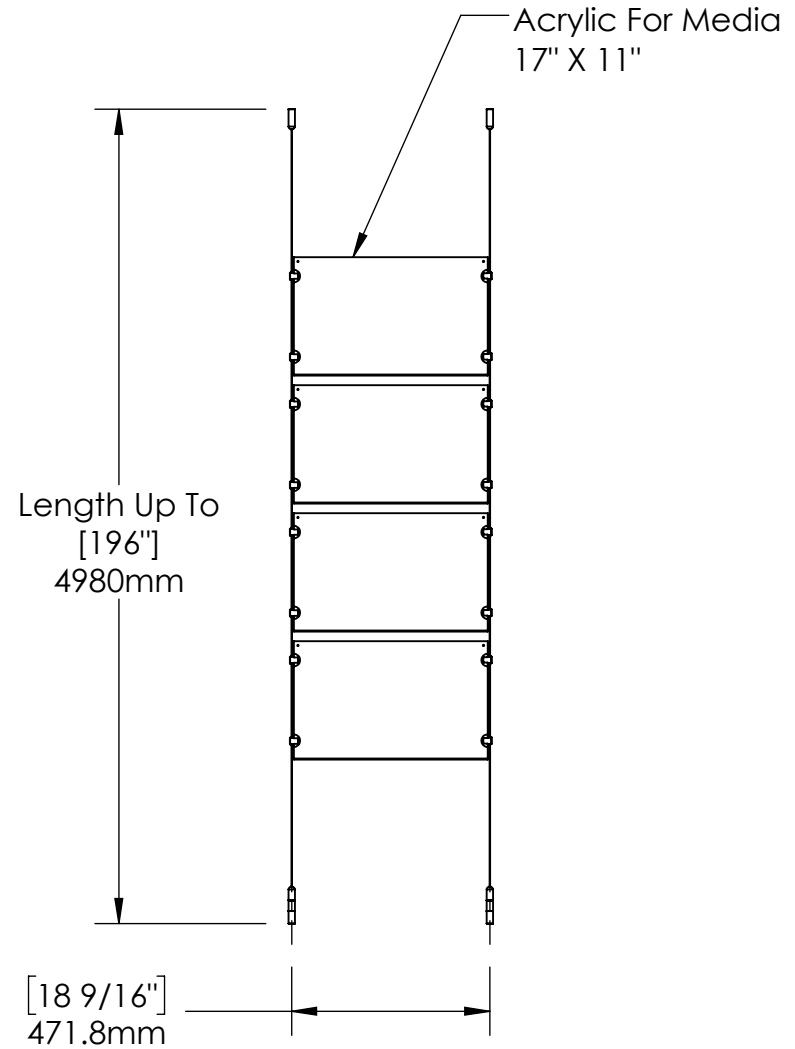

2

1

B

B

Height Adjustable
Acrylic and Panel Grippers

A

A

2

1

Mbs Standoffs
5046 W Linebaugh Ave
Tampa, FL 33624 USA
(813) 938-6025

ASSEMBLY NO.

SCG1904-1711-1X4

SCALE: 1:18

SHEET 1 OF 1