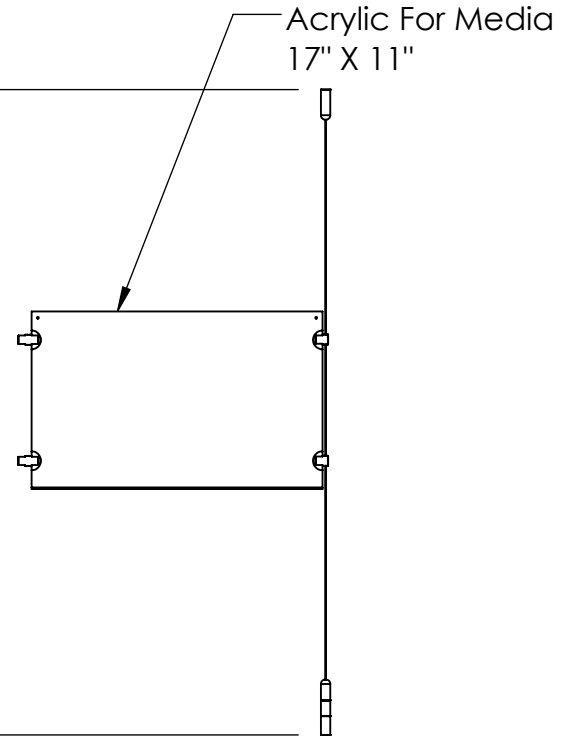

2

1

B

B

Height Adjustable
Acrylic and Panel Grippers

Length Up To
[196"]
4980mm

Acrylic For Media
17" X 11"

A

A

2

1

Mbs Standoffs
5046 W Linebaugh Ave
Tampa, FL 33624 USA
(813) 938-6025

ASSEMBLY NO.

SCG1904-1711-E3X1

SCALE: 1:12

SHEET 1 OF 1