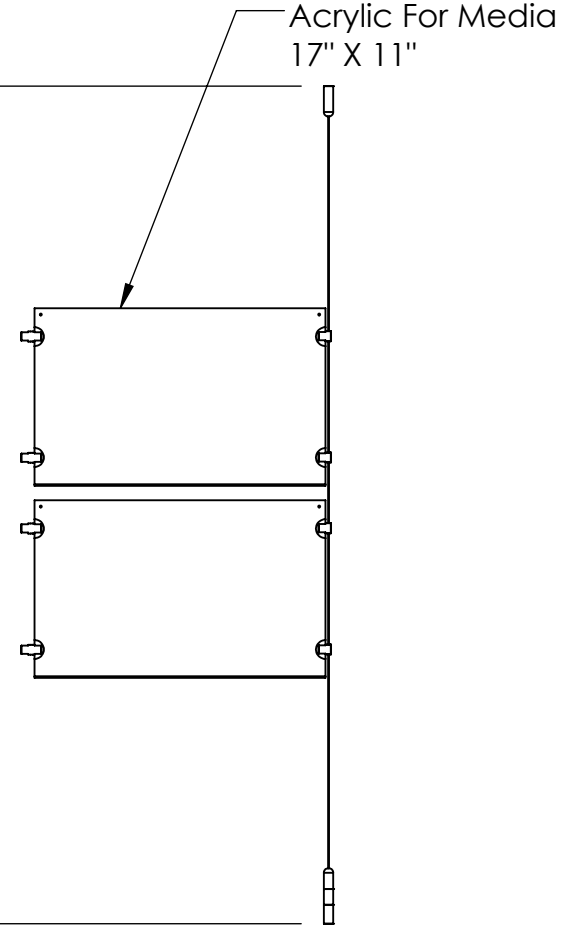

2

1

Height Adjustable
Acrylic and Panel Grippers

Length Up To
[196"]
4980mm

B

B

A

A

2

1

Mbs Standoffs
5046 W Linebaugh Ave
Tampa, FL 33624 USA
(813) 938-6025

ASSEMBLY NO.
SCG1904-1711-E3X2

SCALE: 1:12

SHEET 1 OF 1