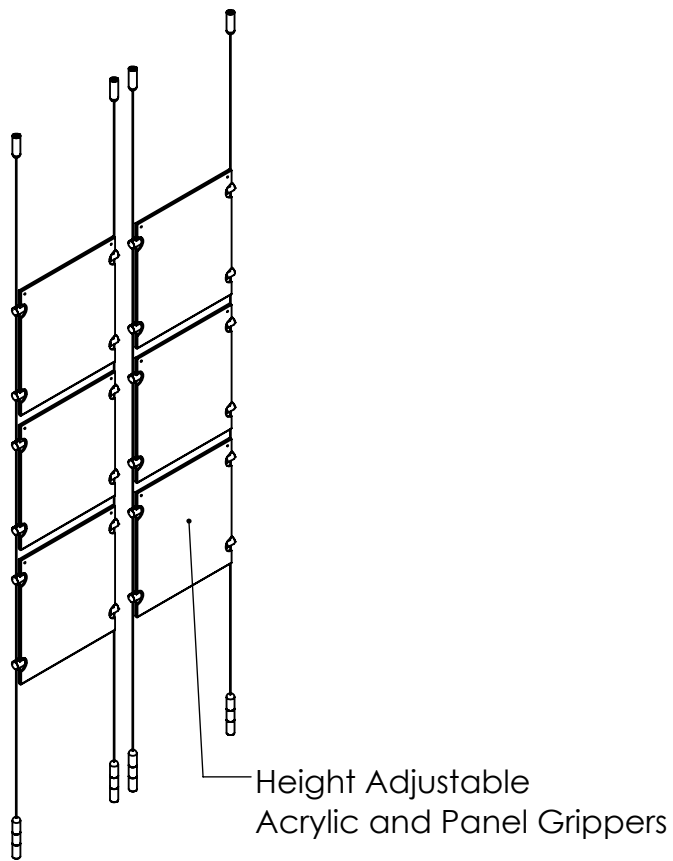

2

1

Recommended Spacing [2"] 50mm

Acrylic For Media
8-1/2" X 11"

B

B

Length Up To
[196"]
4980mm

[10 1/16"]
255.9mm