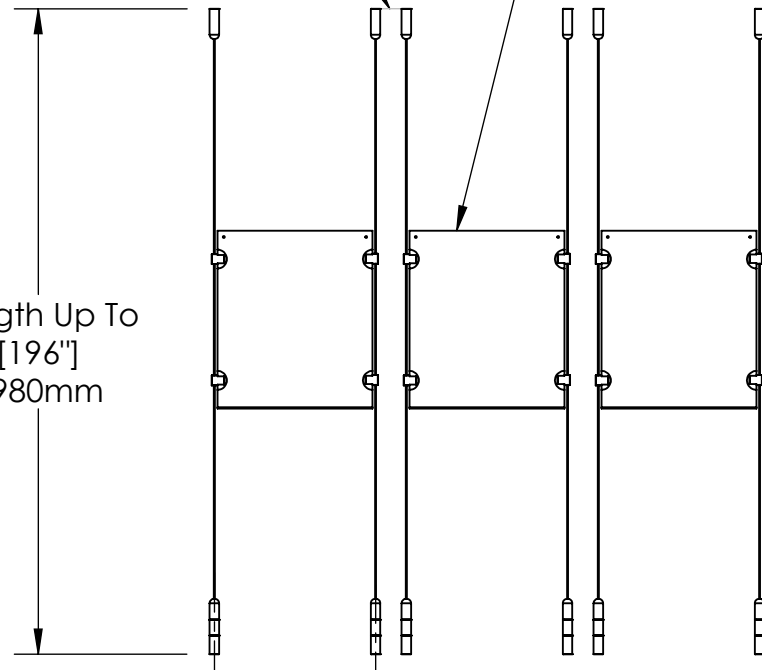

2

1

B

B

A

A

Recommended Spacing [2"] 50mm

Acrylic For Media
8-1/2" X 11"

Length Up To
[196"]
4980mm

[10 1/16"]
255.9mm

Height Adjustable
Acrylic and Panel Grippers

Mbs Standoffs
 5046 W Linebaugh Ave
 Tampa, FL 33624 USA
 (813) 938-6025

ASSEMBLY NO.

SCG1904-8511-3X1

SCALE: 1:12

SHEET 1 OF 1