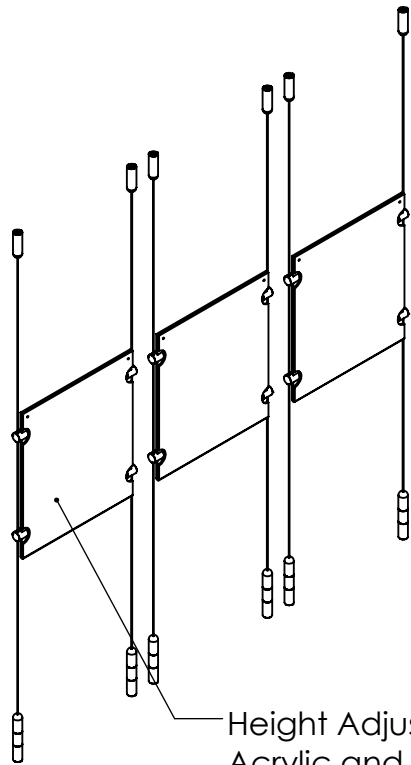

2

1

B

B

A

A

Recommended Spacing [2"] 50mm

Acrylic For Media
8-1/2" X 11"

Length Up To
[196"]
4980mm

[10 1/16"]
255.9mm

Height Adjustable
Acrylic and Panel Grippers

Mbs Standoffs
 5046 W Linebaugh Ave
 Tampa, FL 33624 USA
 (813) 938-6025

ASSEMBLY NO.

SCG1904-8511-3X1

SCALE: 1:12

SHEET 1 OF 1