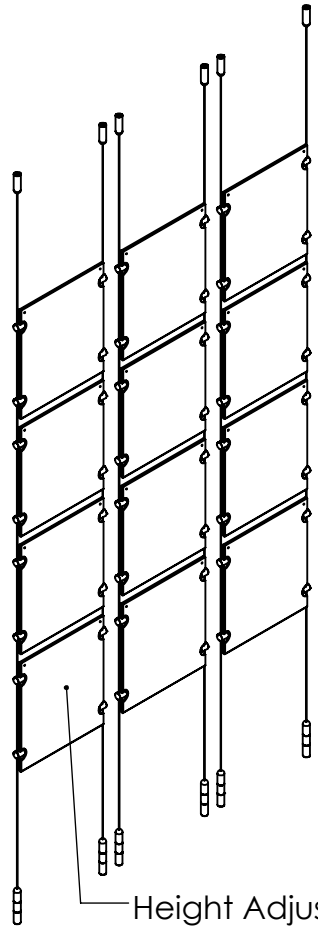

2

1

Recommended Spacing [2"] 50mm

Acrylic For Media
8-1/2" X 11"

B

B

Height Adjustable
Acrylic and Panel Grippers

Length Up To
[196"]
4980mm

[10 1/16"]
255.9mm

A

A

2

1

Mbs Standoffs
 5046 W Linebaugh Ave
 Tampa, FL 33624 USA
 (813) 938-6025

ASSEMBLY NO.
SCG1904-8511-3X4

SCALE: 1:16