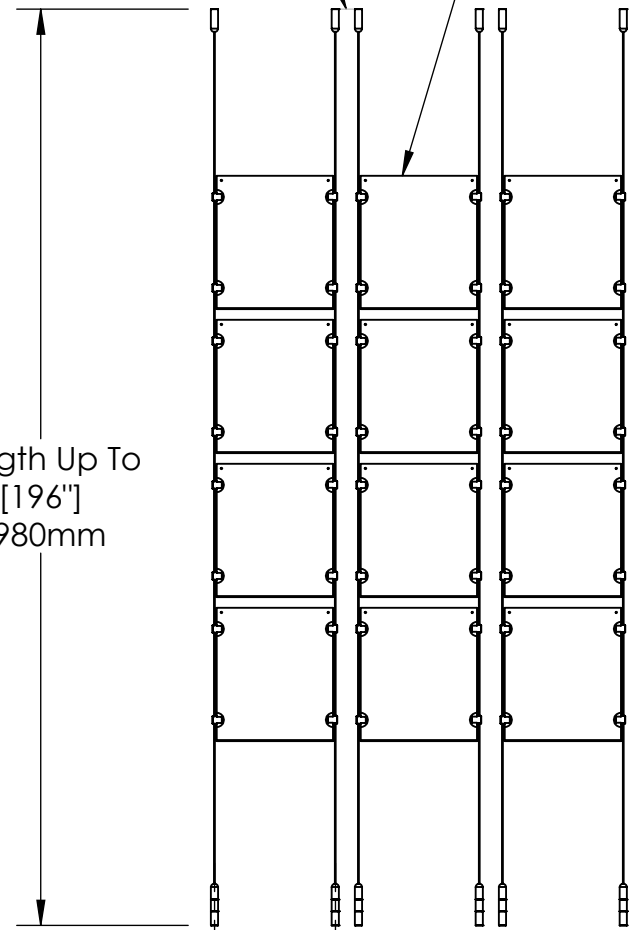

2

1

Recommended Spacing [2"] 50mm

Acrylic For Media
8-1/2" X 11"

B

B

Height Adjustable
Acrylic and Panel Grippers

Length Up To
[196"]
4980mm

[10 1/16"]
255.9mm

A

A

2

1

Mbs Standoffs
 5046 W Linebaugh Ave
 Tampa, FL 33624 USA
 (813) 938-6025

ASSEMBLY NO.
SCG1904-8511-3X4

SCALE: 1:16