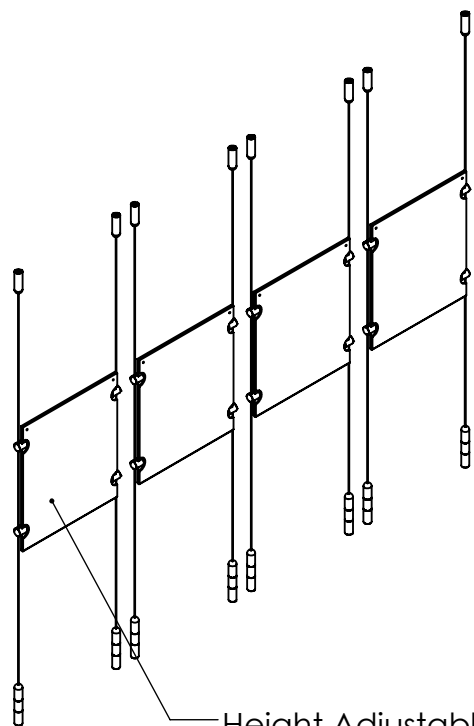

2

1

B

B

A

A

Recommended Spacing [2"] 50mm

Acrylic For Media  
8-1/2" X 11"

Length Up To  
[196"]  
4980mm

[10 1/16"]  
255.9mm

Height Adjustable  
Acrylic and Panel Grippers

2

1

**Mbs Standoffs**  
 5046 W Linebaugh Ave  
 Tampa, FL 33624 USA  
 (813) 938-6025

ASSEMBLY NO.

**SCG1904-8511-4X1**

SCALE: 1:14

SHEET 1 OF 1