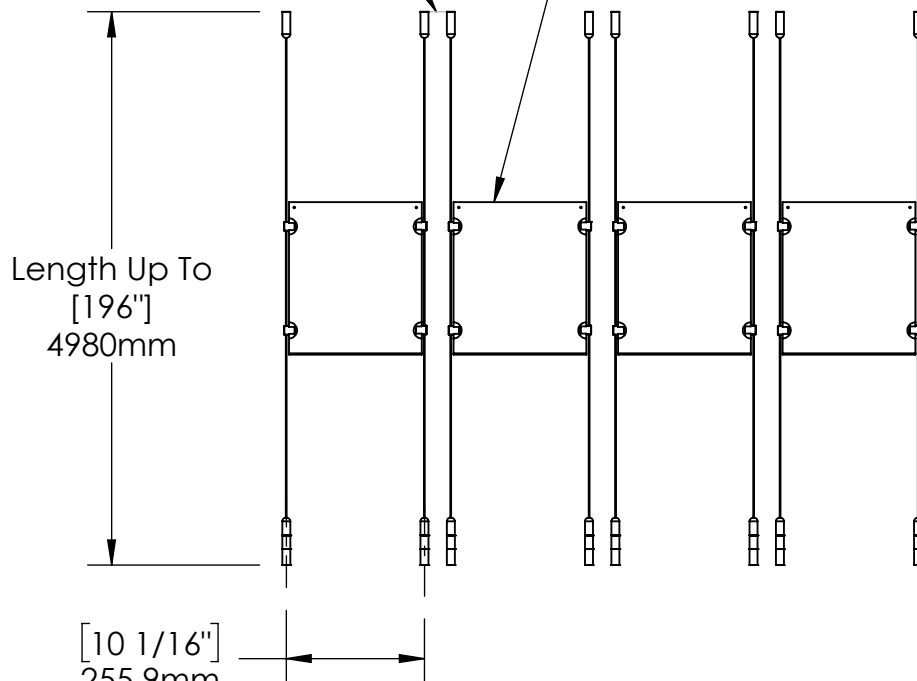

2

1

B

B

A

A

Recommended Spacing [2"] 50mm

Acrylic For Media  
8-1/2" X 11"

Length Up To  
[196"]  
4980mm

[10 1/16"]  
255.9mm

Height Adjustable  
Acrylic and Panel Grippers

2

1

**Mbs Standoffs**  
 5046 W Linebaugh Ave  
 Tampa, FL 33624 USA  
 (813) 938-6025

ASSEMBLY NO.

**SCG1904-8511-4X1**

SCALE: 1:14

SHEET 1 OF 1