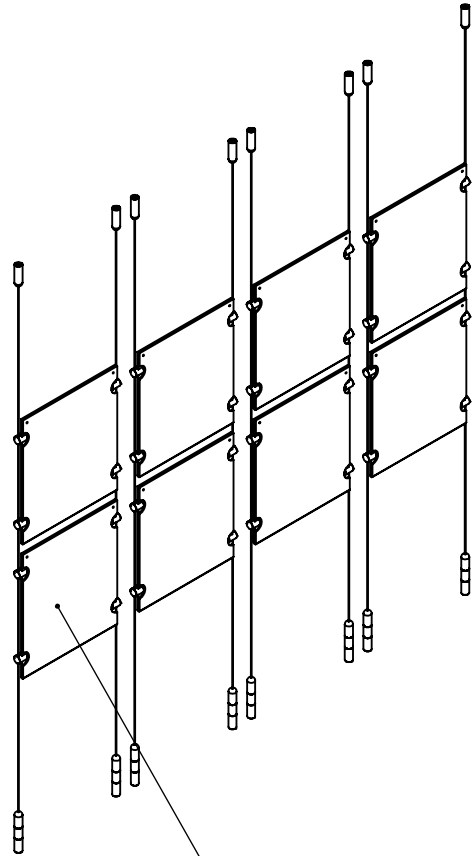

2

1

B

B

A

A

Recommended Spacing [2"] 50mm

Acrylic For Media
8-1/2" X 11"

Length Up To
[196"]
4980mm

[10 1/16"]
255.9mm

Height Adjustable
Acrylic and Panel Grippers

Mbs Standoffs
 5046 W Linebaugh Ave
 Tampa, FL 33624 USA
 (813) 938-6025

ASSEMBLY NO.

SCG1904-8511-4X2

SCALE: 1:14

SHEET 1 OF 1