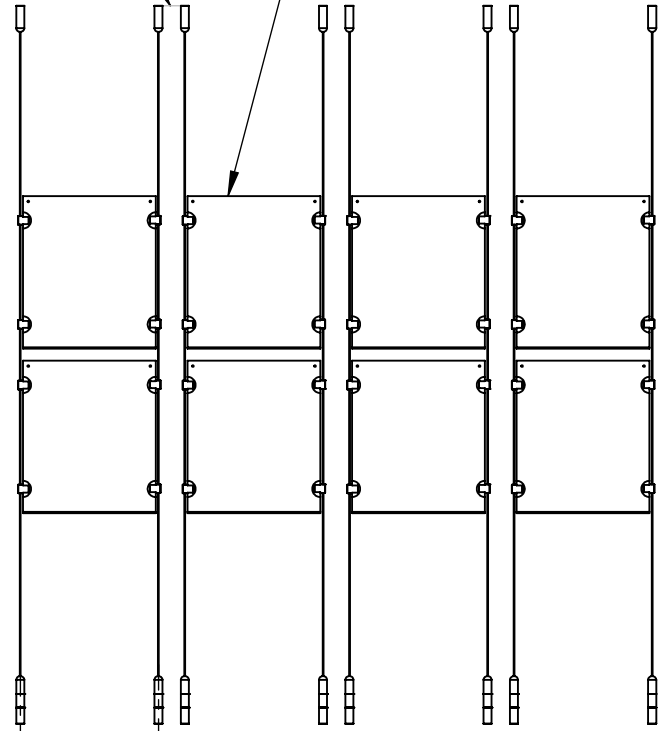

2

1

B

B

A

A

Recommended Spacing [2"] 50mm

Acrylic For Media
8-1/2" X 11"

Length Up To
[196"]
4980mm

[10 1/16"]
255.9mm

Height Adjustable
Acrylic and Panel Grippers

Mbs Standoffs
 5046 W Linebaugh Ave
 Tampa, FL 33624 USA
 (813) 938-6025

ASSEMBLY NO.

SCG1904-8511-4X2

SCALE: 1:14

SHEET 1 OF 1