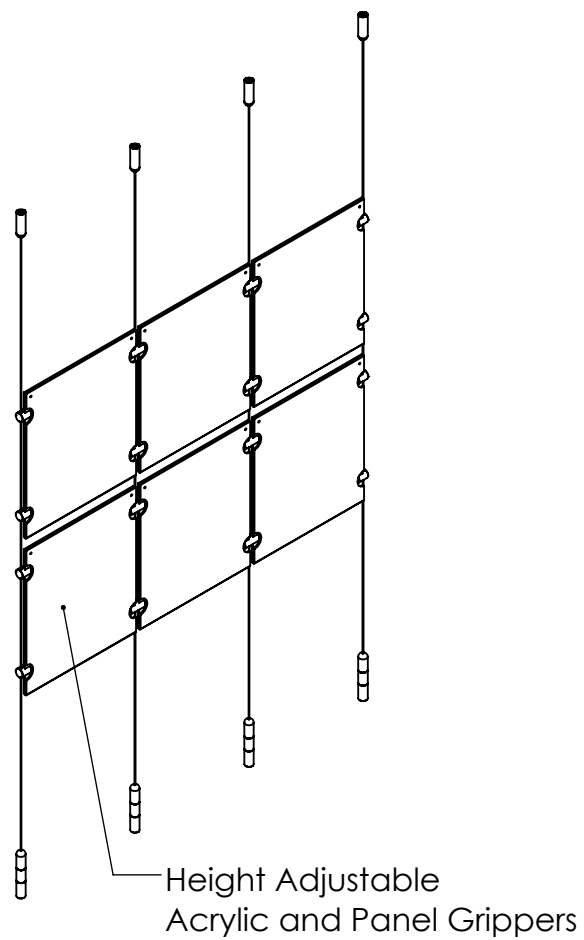

2

1

B

B

A

A

Length Up To
[196"]
4980mm

[10 1/16"]
256.0mm

[30 1/4"]
767.9mm

Acrylic For Media
8-1/2" X 11"

Mbs Standoffs
5046 W Linebaugh Ave
Tampa, FL 33624 USA
(813) 938-6025

ASSEMBLY NO.

SCG1904-8511-A3X2

SCALE: 1:12

SHEET 1 OF 1

2