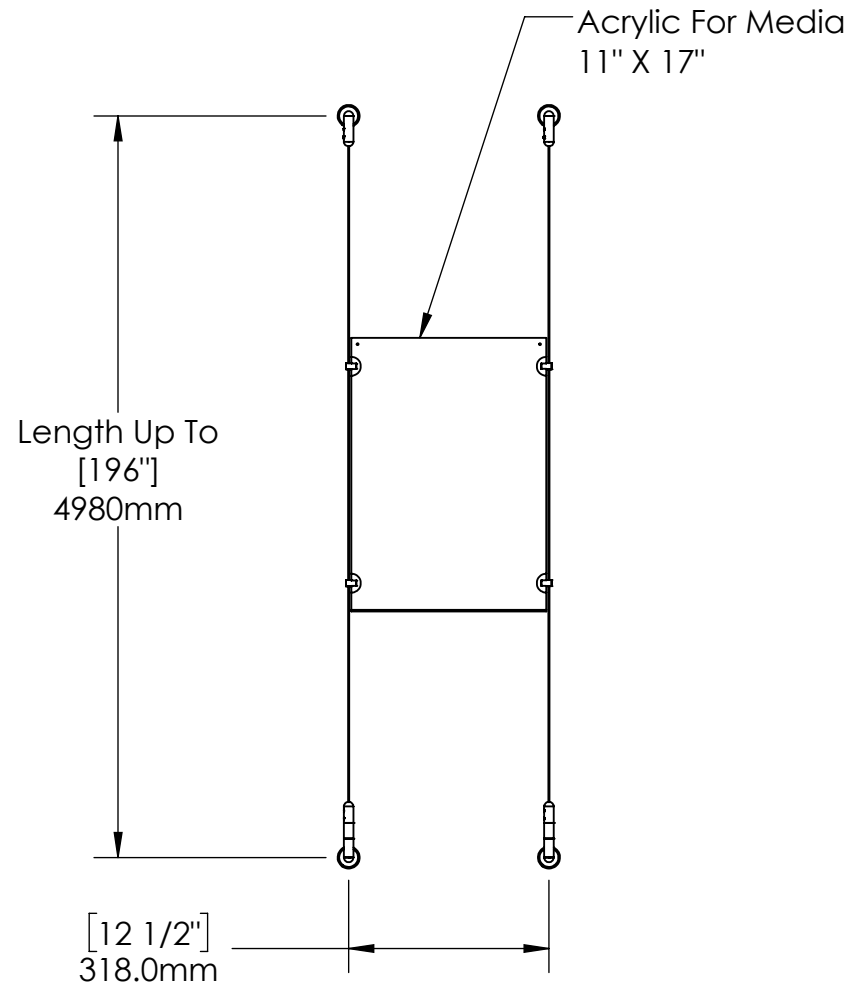

2

1

B

B

A

A

2

1

Mbs Standoffs
 5046 W Linebaugh Ave
 Tampa, FL 33624 USA
 (813) 938-6025

ASSEMBLY NO.

SCG1908-1117-1X1

SCALE: 1:12

SHEET 1 OF 1