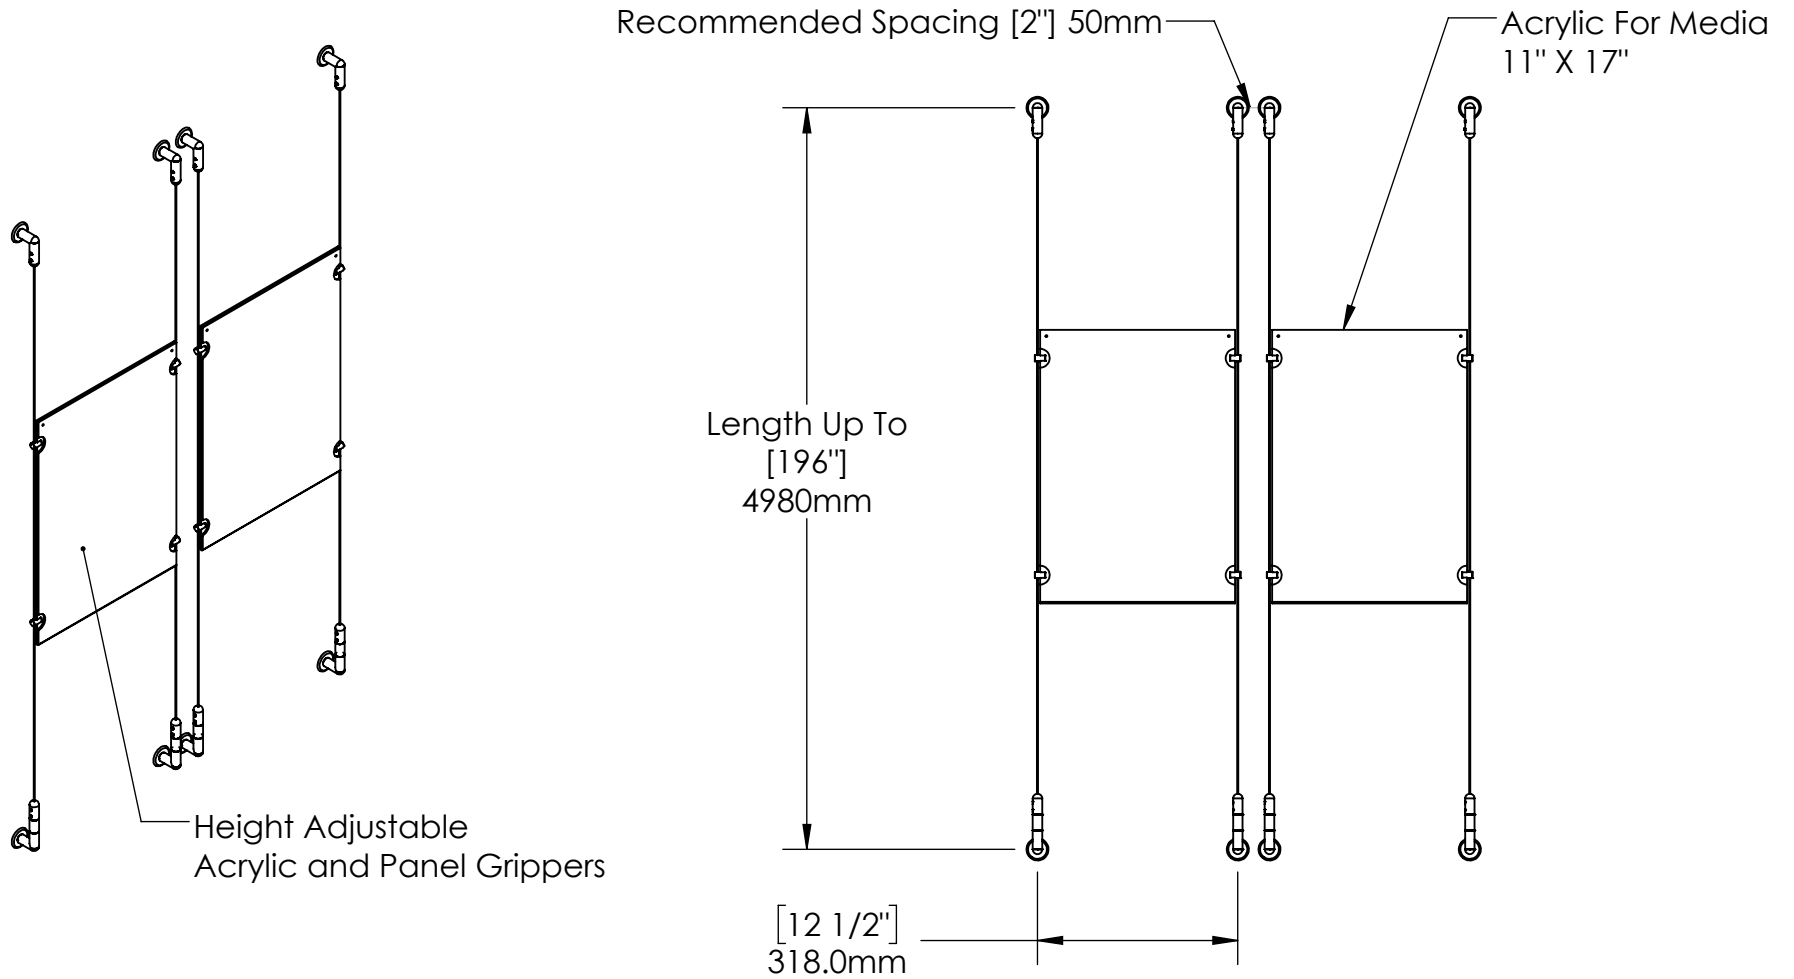

2

1

B

B

A

A

2

1

Mbs Standoffs
 5046 W Linebaugh Ave
 Tampa, FL 33624 USA
 (813) 938-6025

ASSEMBLY NO.

SCG1908-1117-2X1

SCALE: 1:12

SHEET 1 OF 1