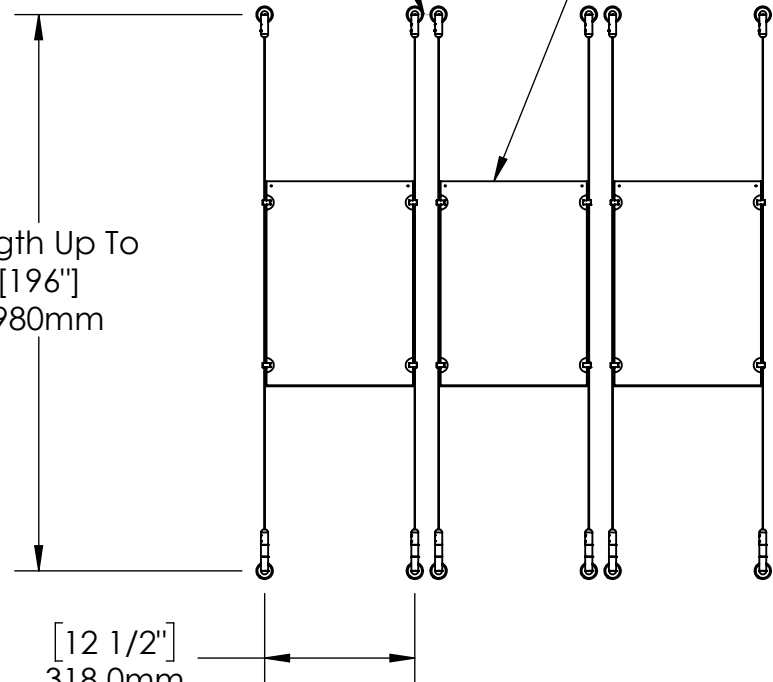

2

1

B

B

Recommended Spacing [2"] 50mm

Acrylic For Media
11" X 17"

Length Up To
[196"]
4980mm

[12 1/2"]
318.0mm

A

A

2

1

Mbs Standoffs
 5046 W Linebaugh Ave
 Tampa, FL 33624 USA
 (813) 938-6025

ASSEMBLY NO.

SCG1908-1117-3X1

SCALE: 1:16