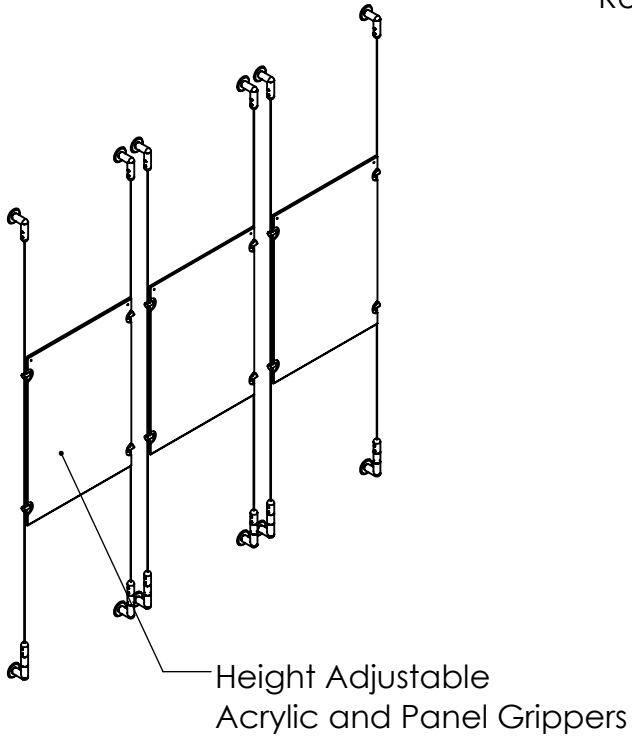

2

1

B

B

Recommended Spacing [2"] 50mm

Acrylic For Media
11" X 17"

Length Up To
[196"]
4980mm

[12 1/2"]
318.0mm