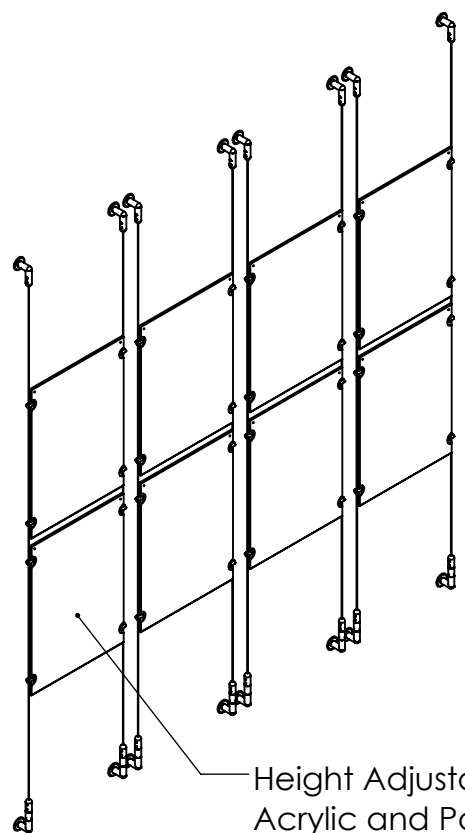

2

1

B

B

Recommended Spacing [2"] 50mm

Acrylic For Media
11" X 17"

Length Up To
[196"]
4980mm

[12 1/2"]
318.0mm

A

A

2

1

Mbs Standoffs
 5046 W Linebaugh Ave
 Tampa, FL 33624 USA
 (813) 938-6025

ASSEMBLY NO.
SCG1908-1117-4X2

SCALE: 1:18

SHEET 1 OF 1