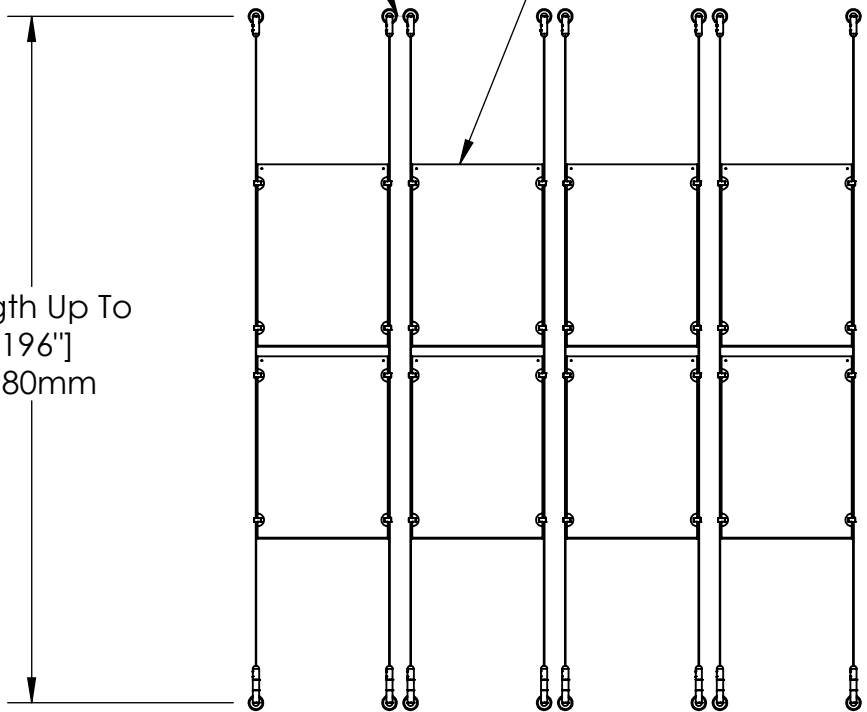

2

1

B

B

Recommended Spacing [2"] 50mm

Acrylic For Media
11" X 17"

Length Up To
[196"]
4980mm

[12 1/2"]
318.0mm

A

A

2

1

Mbs Standoffs
 5046 W Linebaugh Ave
 Tampa, FL 33624 USA
 (813) 938-6025

ASSEMBLY NO.
SCG1908-1117-4X2

SCALE: 1:18

SHEET 1 OF 1