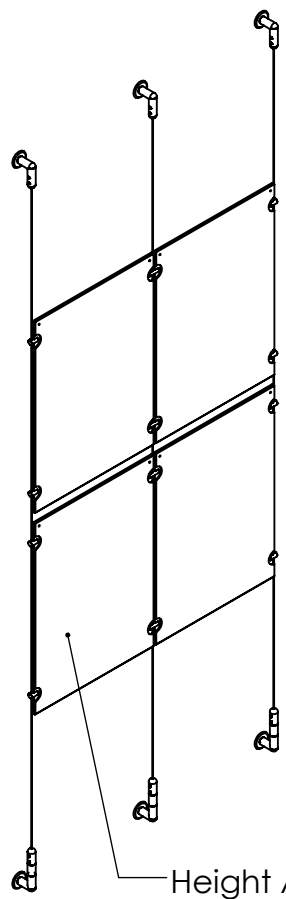

2

1

B

B

A

A

Height Adjustable
Acrylic and Panel Grippers

Length Up To
[196"]
4980mm

[12 1/2"]
317.3mm

[25"]
634.5mm

Acrylic For Media
11" X 17"

Mbs Standoffs
5046 W Linebaugh Ave
Tampa, FL 33624 USA
(813) 938-6025

ASSEMBLY NO.
SCG1908-1117-A2X2

SCALE: 1:14

SHEET 1 OF 1

2