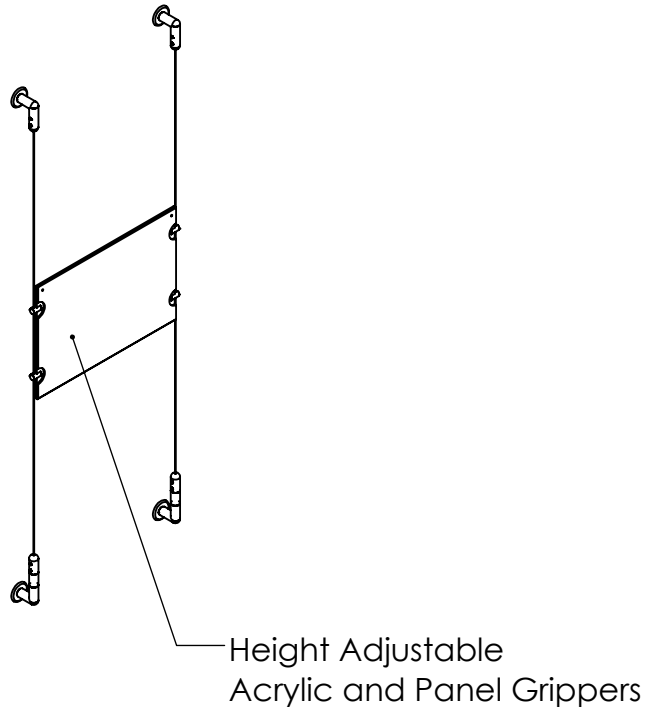

2

1

B

B

A

A

2

1

Mbs Standoffs
 5046 W Linebaugh Ave
 Tampa, FL 33624 USA
 (813) 938-6025

ASSEMBLY NO.
SCG1908-1185-1X1

SCALE: 1:12

SHEET 1 OF 1