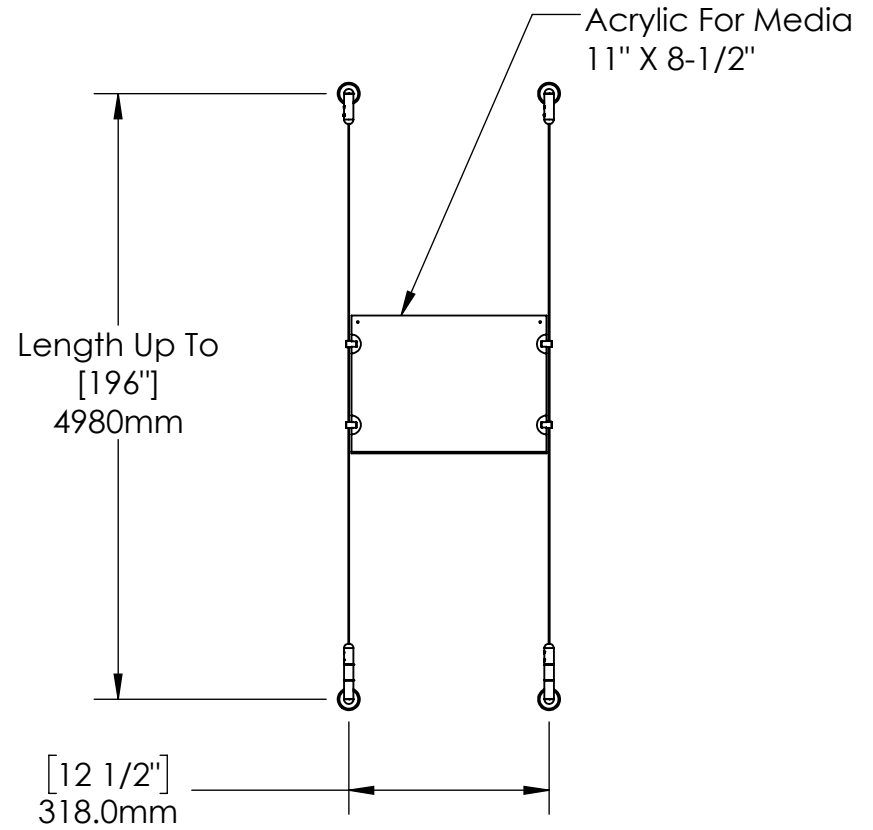

2

1

B

B

A

A

2

1

Mbs Standoffs
 5046 W Linebaugh Ave
 Tampa, FL 33624 USA
 (813) 938-6025

ASSEMBLY NO.
SCG1908-1185-1X1

SCALE: 1:12

SHEET 1 OF 1