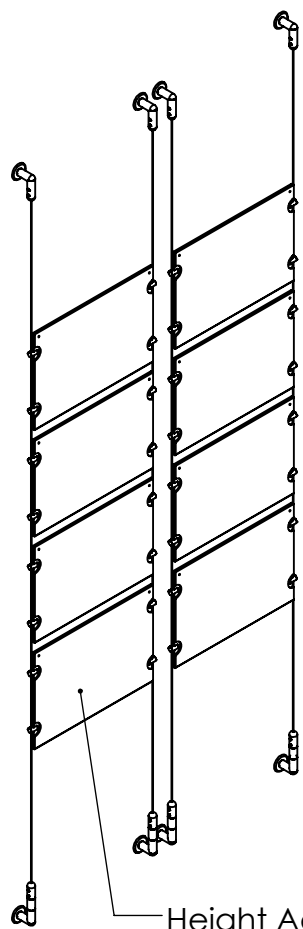

2

1

Recommended Spacing [2"] 50mm

Acrylic For Media
11" X 8-1/2"

B

B

Height Adjustable
Acrylic and Panel Grippers

Length Up To
[196"]
4980mm

[12 1/2"]
318.0mm

A

A

2

1

Mbs Standoffs
5046 W Linebaugh Ave
Tampa, FL 33624 USA
(813) 938-6025

ASSEMBLY NO.

SCG1908-1185-2X4

SCALE: 1:14

SHEET 1 OF 1