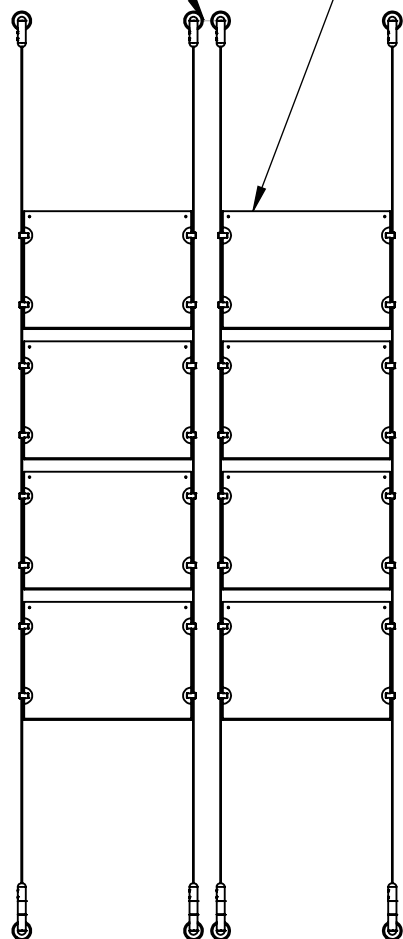

2

1

Recommended Spacing [2"] 50mm

Acrylic For Media
11" X 8-1/2"

B

B

Height Adjustable
Acrylic and Panel Grippers

Length Up To
[196"]
4980mm

[12 1/2"]
318.0mm

A

A

2

1

Mbs Standoffs
5046 W Linebaugh Ave
Tampa, FL 33624 USA
(813) 938-6025

ASSEMBLY NO.

SCG1908-1185-2X4

SCALE: 1:14

SHEET 1 OF 1