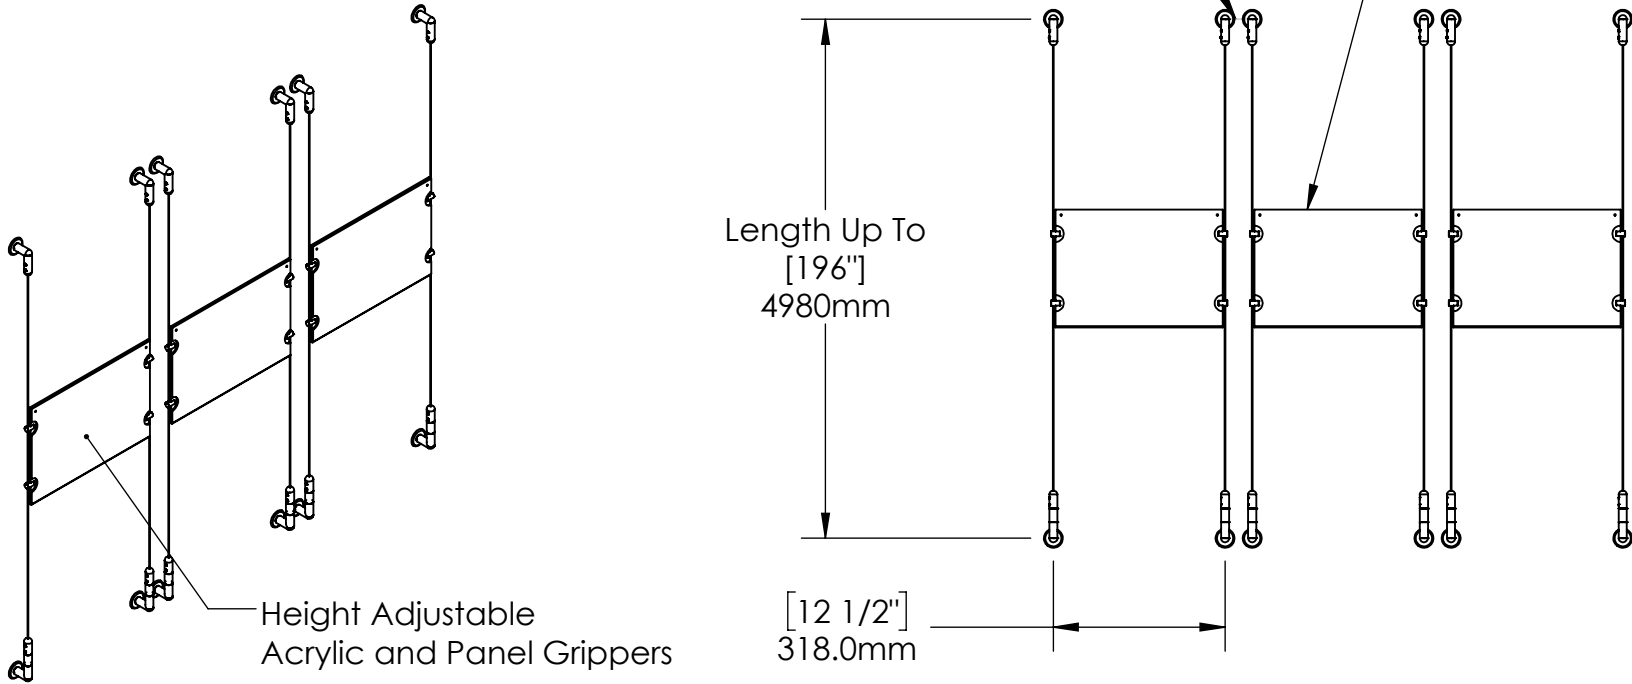

2

1

B

B

Recommended Spacing [2"] 50mm

Acrylic For Media
11" X 8-1/2"

Length Up To
[196"]
4980mm

[12 1/2"]
318.0mm

Height Adjustable
Acrylic and Panel Grippers

A

A

2

1

Mbs Standoffs
 5046 W Linebaugh Ave
 Tampa, FL 33624 USA
 (813) 938-6025

ASSEMBLY NO.

SCG1908-1185-3X1

SCALE: 1:14

SHEET 1 OF 1