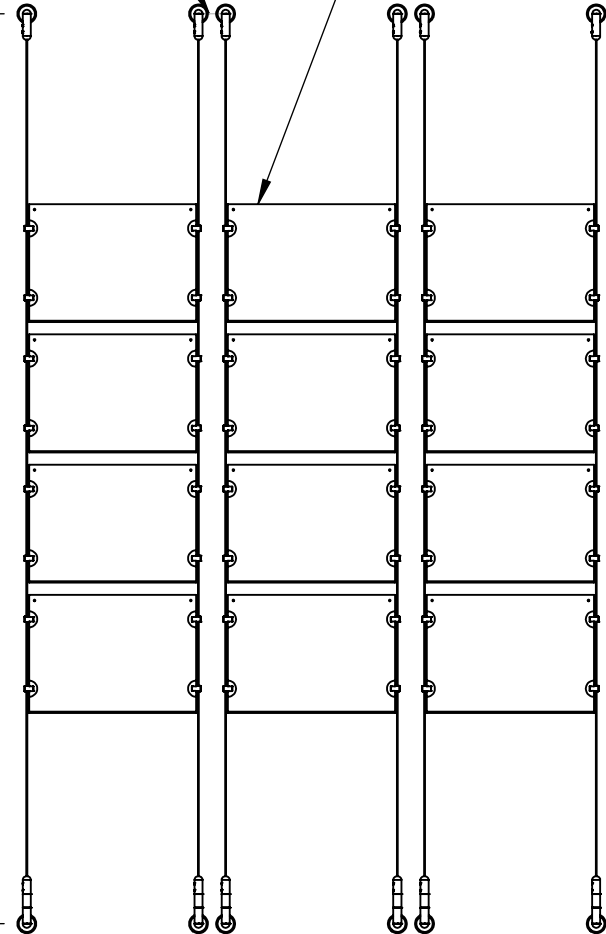

2

1

Recommended Spacing [2"] 50mm

Acrylic For Media
11" X 8-1/2"

B

B

Height Adjustable
Acrylic and Panel Grippers

Length Up To
[196"]
4980mm

[12 1/2"]
318.0mm

A

A

2

1

Mbs Standoffs
5046 W Linebaugh Ave
Tampa, FL 33624 USA
(813) 938-6025

ASSEMBLY NO.

SCG1908-1185-3X4

SCALE: 1:14

SHEET 1 OF 1