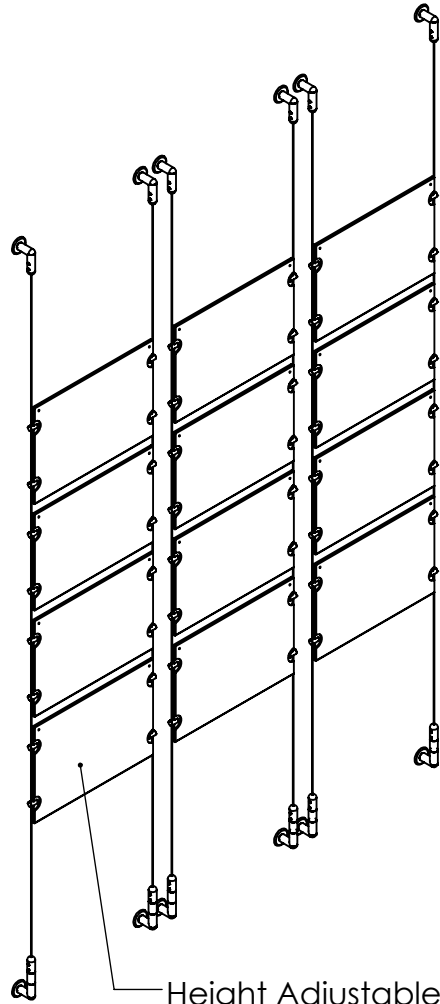

2

1

Recommended Spacing [2"] 50mm

Acrylic For Media
11" X 8-1/2"

B

B

Height Adjustable
Acrylic and Panel Grippers

Length Up To
[196"]
4980mm

[12 1/2"]
318.0mm

A

A

2

1

Mbs Standoffs
5046 W Linebaugh Ave
Tampa, FL 33624 USA
(813) 938-6025

ASSEMBLY NO.

SCG1908-1185-3X4

SCALE: 1:14

SHEET 1 OF 1