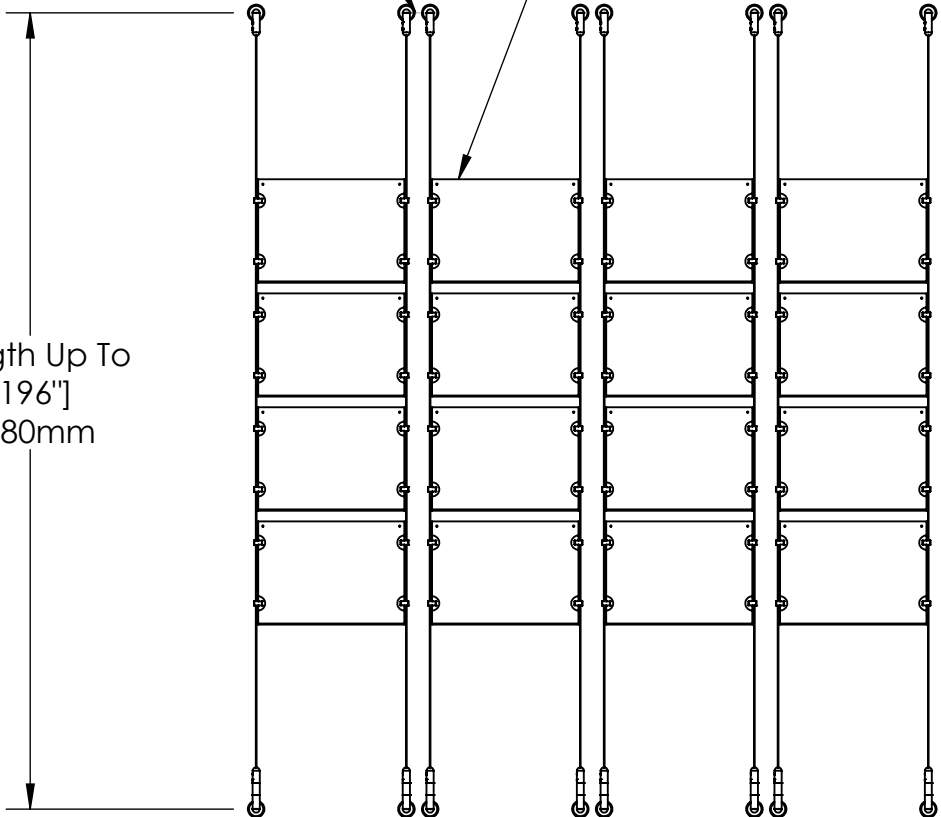

2

1

Recommended Spacing [2"] 50mm

Acrylic For Media
11" X 8-1/2"

B

B

Height Adjustable
Acrylic and Panel Grippers

Length Up To
[196"]
4980mm

[12 1/2"]
318.0mm

A

A

2

1

Mbs Standoffs
 5046 W Linebaugh Ave
 Tampa, FL 33624 USA
 (813) 938-6025

ASSEMBLY NO.
SCG1908-1185-4X4

SCALE: 1:16