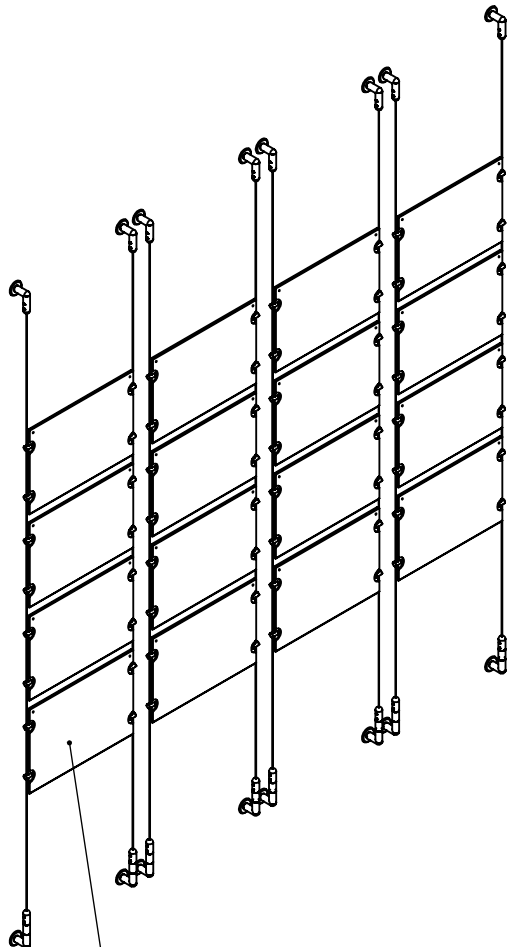

2

1

Recommended Spacing [2"] 50mm

Acrylic For Media
11" X 8-1/2"

B

B

Height Adjustable
Acrylic and Panel Grippers

Length Up To
[196"]
4980mm

[12 1/2"]
318.0mm

A

A

2

1

Mbs Standoffs
 5046 W Linebaugh Ave
 Tampa, FL 33624 USA
 (813) 938-6025

ASSEMBLY NO.
SCG1908-1185-4X4

SCALE: 1:16