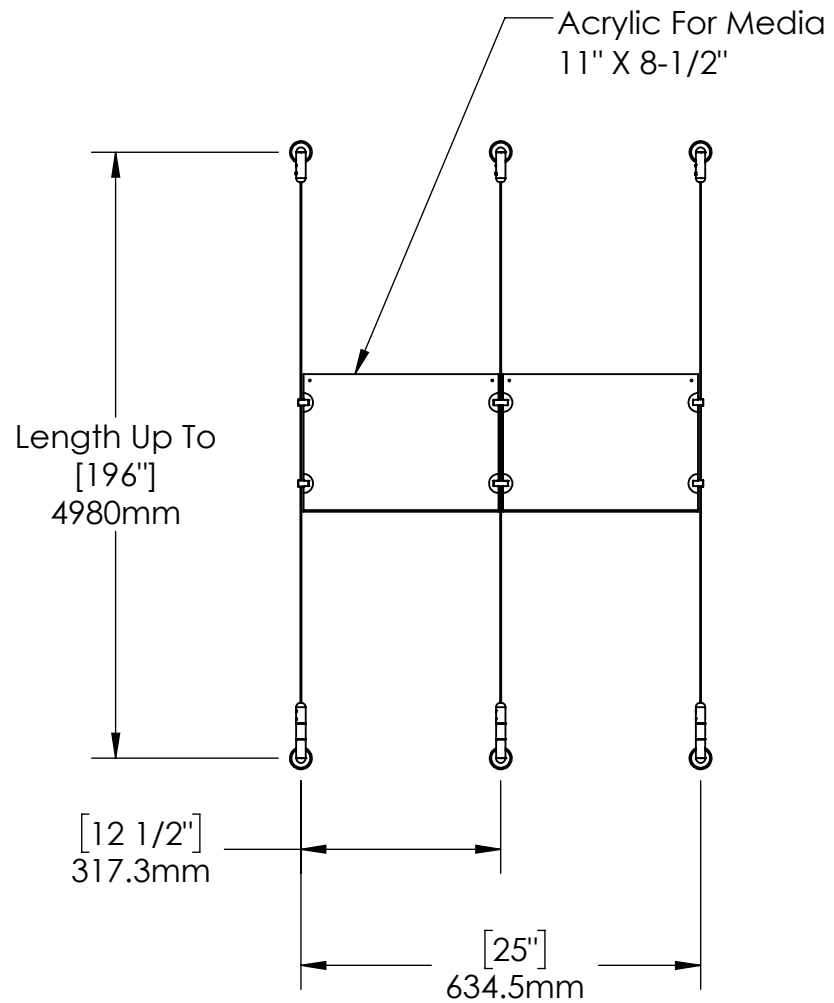

2

1

B

B

A

A

2

1

Mbs Standoffs
 5046 W Linebaugh Ave
 Tampa, FL 33624 USA
 (813) 938-6025

ASSEMBLY NO.

SCG1908-1185-A2X1

SCALE: 1:12

SHEET 1 OF 1