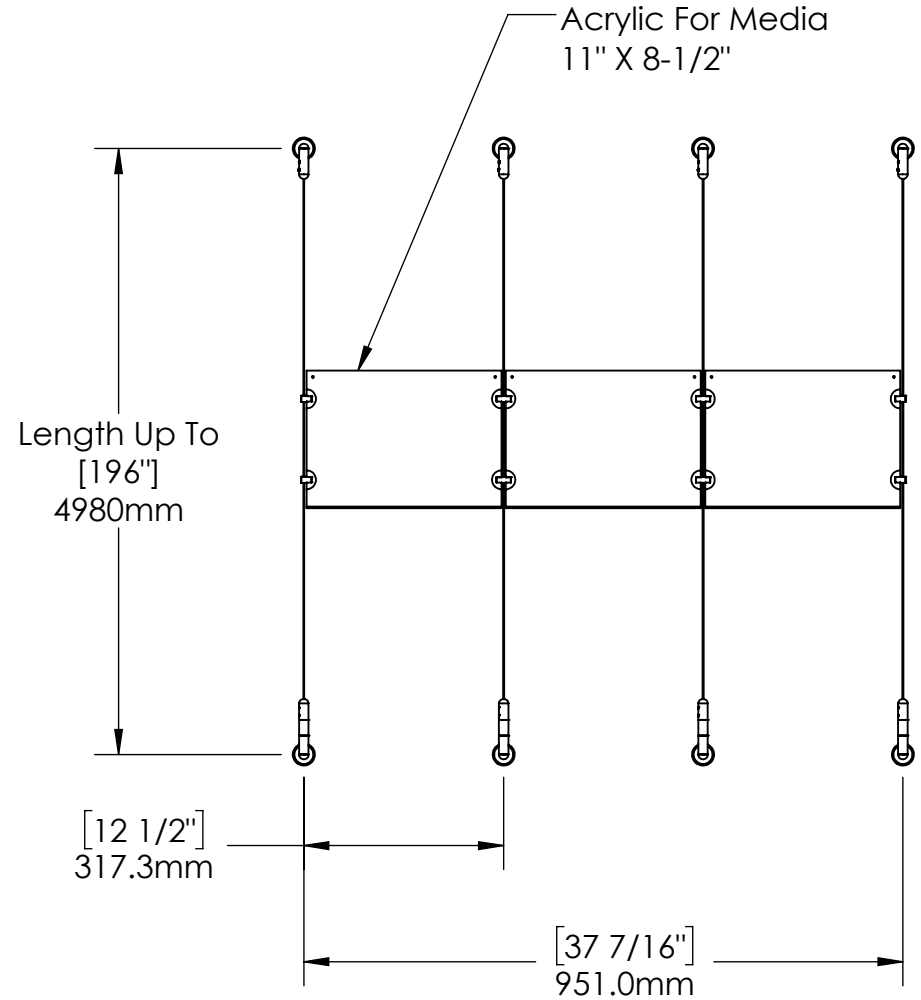

2

1

B

B

A

A

2

1

Mbs Standoffs
 5046 W Linebaugh Ave
 Tampa, FL 33624 USA
 (813) 938-6025

ASSEMBLY NO.

SCG1908-1185-A3X1

SCALE: 1:12

SHEET 1 OF 1