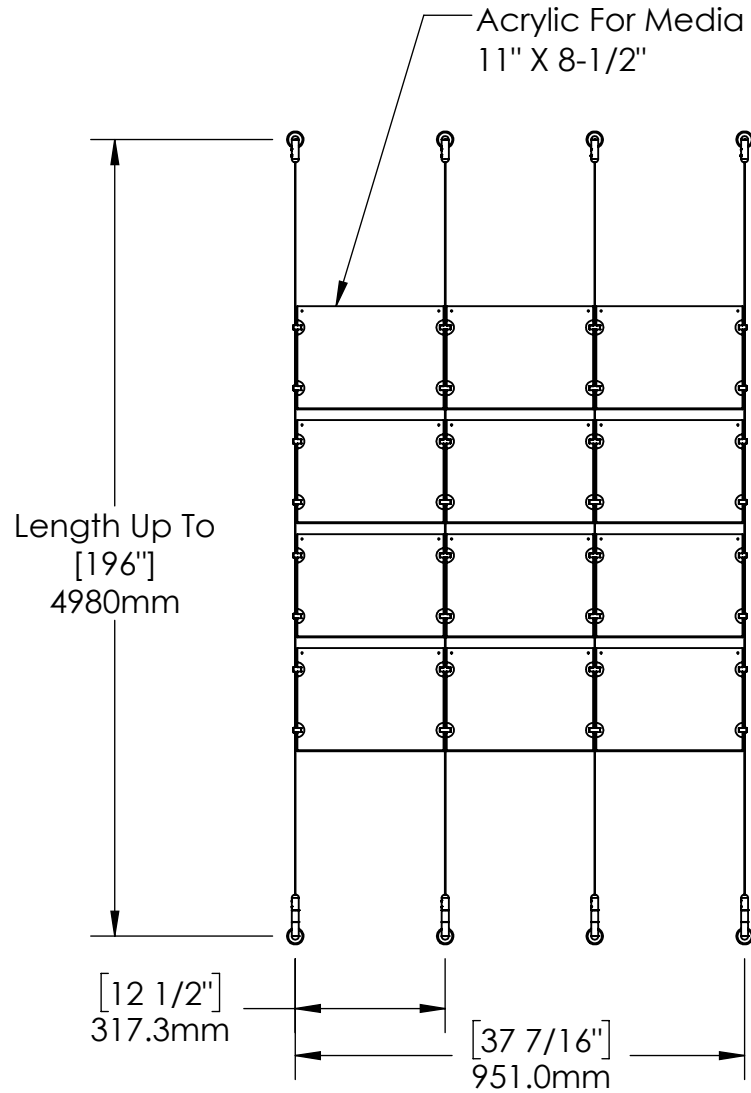

2

1

B

B

A

A

2

1

Mbs Standoffs
 5046 W Linebaugh Ave
 Tampa, FL 33624 USA
 (813) 938-6025

ASSEMBLY NO.

SCG1908-1185-A3X4

SCALE: 1:16

SHEET 1 OF 1