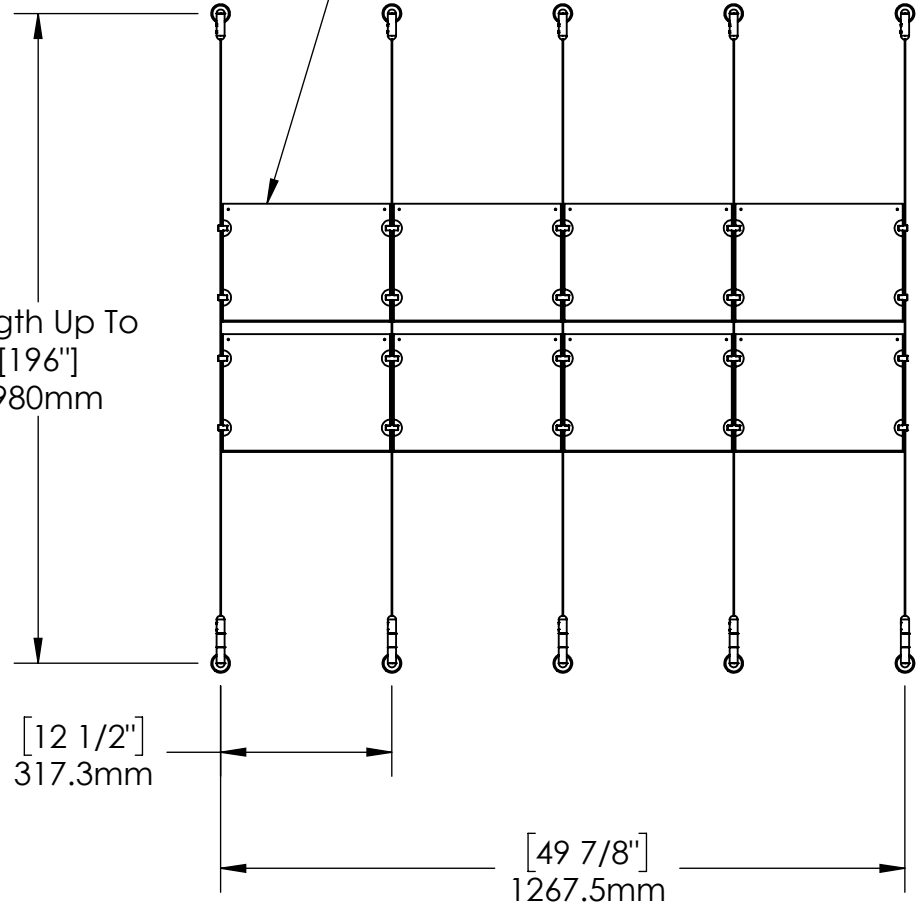

2

1

B

B

Length Up To
[196"]
4980mm

[12 1/2"]
317.3mm

Acrylic For Media
11" X 8-1/2"

A

A

2

1

Mbs Standoffs
5046 W Linebaugh Ave
Tampa, FL 33624 USA
(813) 938-6025

ASSEMBLY NO.

SCG1908-1185-A4X2

SCALE: 1:14

SHEET 1 OF 1