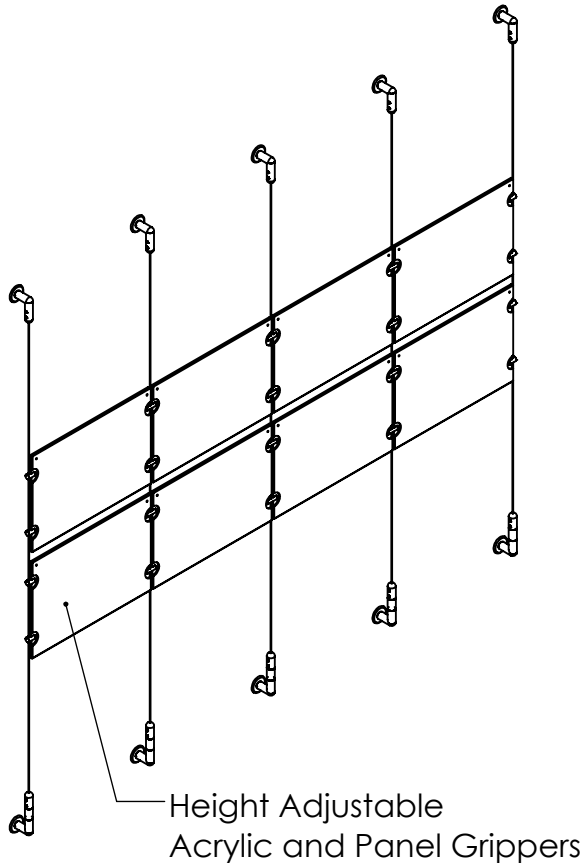

2

1

B

B

Length Up To
[196"]
4980mm

[12 1/2"]
317.3mm

Acrylic For Media
11" X 8-1/2"

A

A

2

1

Mbs Standoffs
5046 W Linebaugh Ave
Tampa, FL 33624 USA
(813) 938-6025

ASSEMBLY NO.

SCG1908-1185-A4X2

SCALE: 1:14

SHEET 1 OF 1