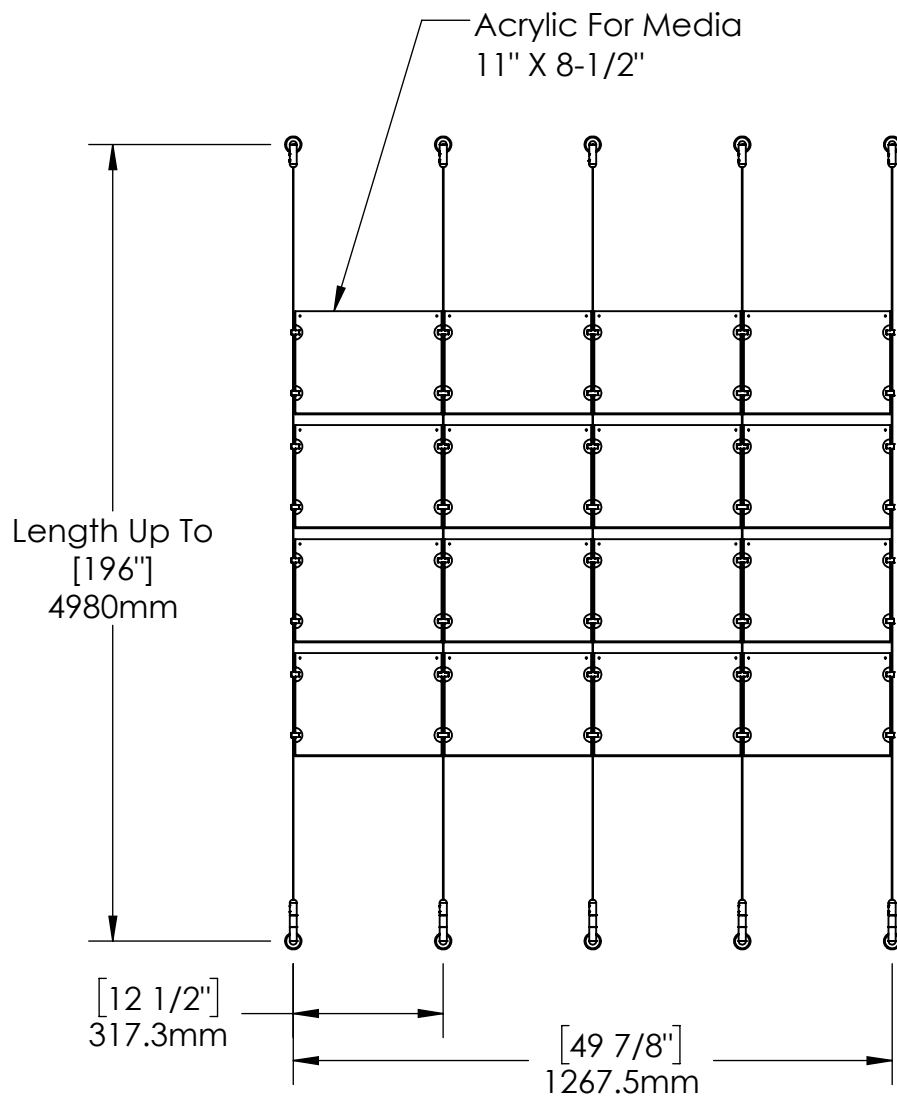

2

1

B

B

A

A

2

1

Mbs Standoffs
 5046 W Linebaugh Ave
 Tampa, FL 33624 USA
 (813) 938-6025

ASSEMBLY NO.
SCG1908-1185-A4X4

SCALE: 1:16

SHEET 1 OF 1