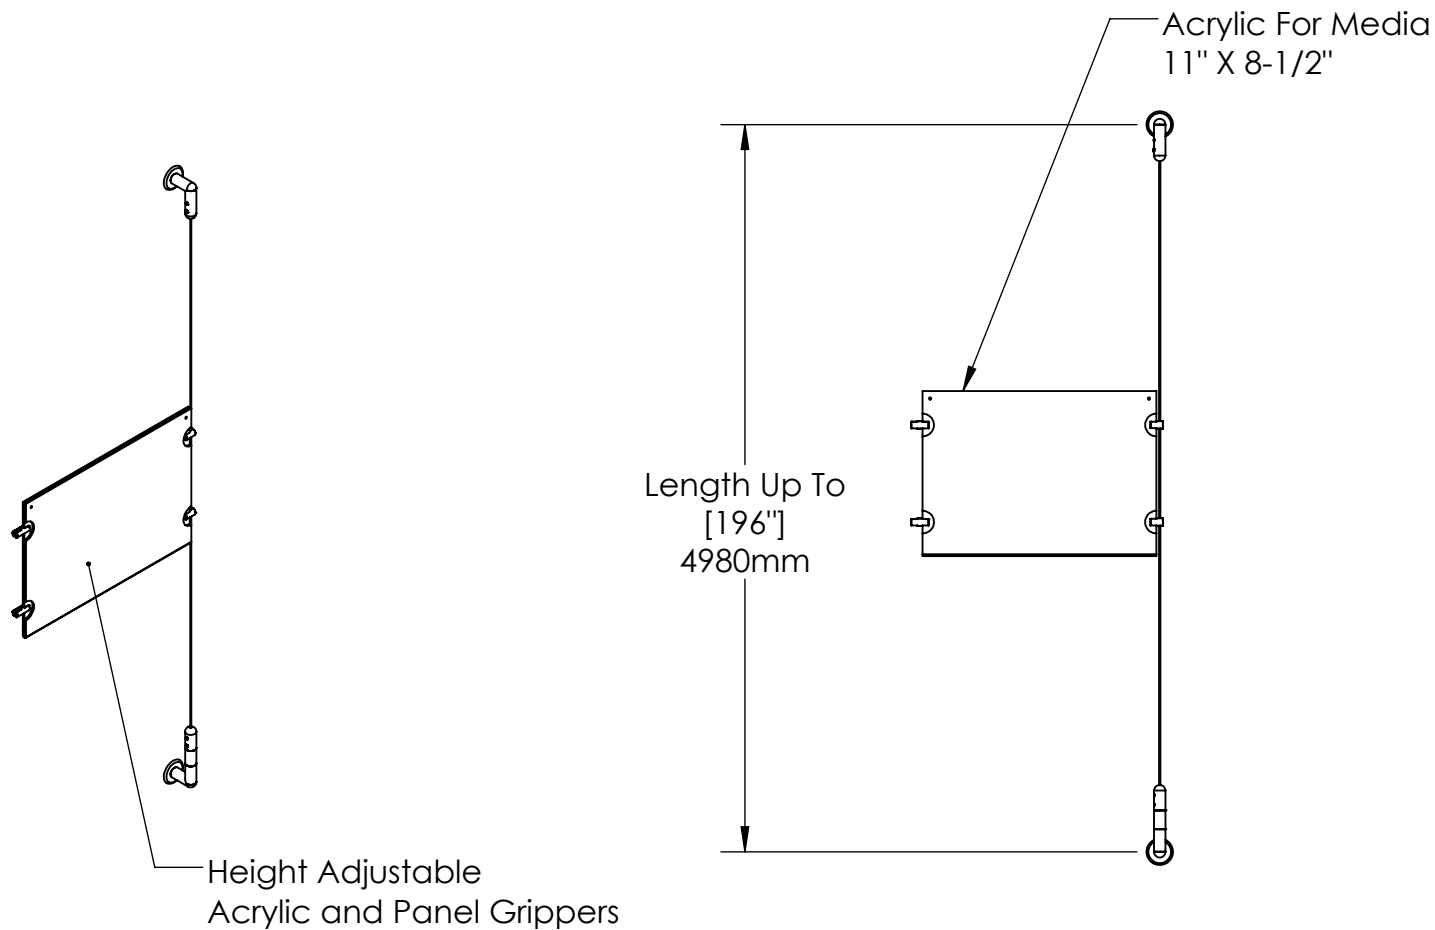

2

1

B

B

A

A

2

1

Mbs Standoffs
 5046 W Linebaugh Ave
 Tampa, FL 33624 USA
 (813) 938-6025

ASSEMBLY NO.

SCG1908-1185-E3X1

SCALE: 1:10

SHEET 1 OF 1