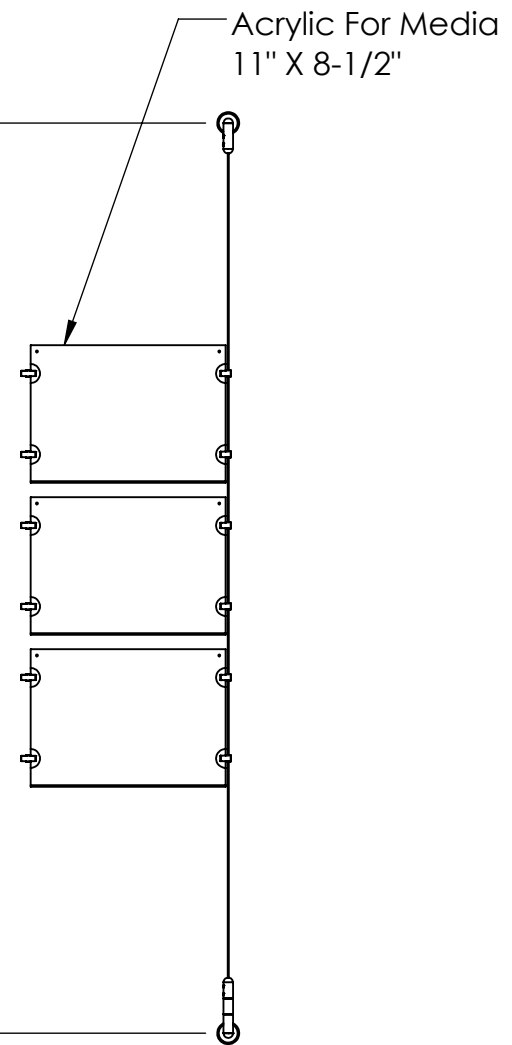

2

1

B

B

Height Adjustable
Acrylic and Panel Grippers

Length Up To
[196"]
4980mm

Acrylic For Media
11" X 8-1/2"

A

A

2

1

Mbs Standoffs
5046 W Linebaugh Ave
Tampa, FL 33624 USA
(813) 938-6025

ASSEMBLY NO.

SCG1908-1185-E3X3

SCALE: 1:12

SHEET 1 OF 1