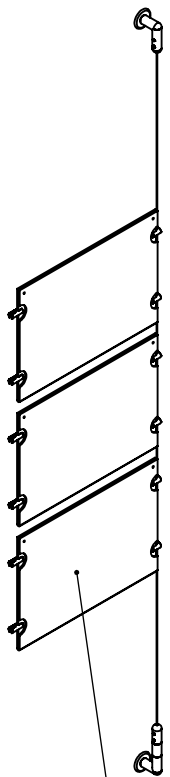

2

1

B

B

Height Adjustable
Acrylic and Panel Grippers

Length Up To
[196"]
4980mm

Acrylic For Media
11" X 8-1/2"

A

A

2

1

Mbs Standoffs
5046 W Linebaugh Ave
Tampa, FL 33624 USA
(813) 938-6025

ASSEMBLY NO.

SCG1908-1185-E3X3

SCALE: 1:12

SHEET 1 OF 1