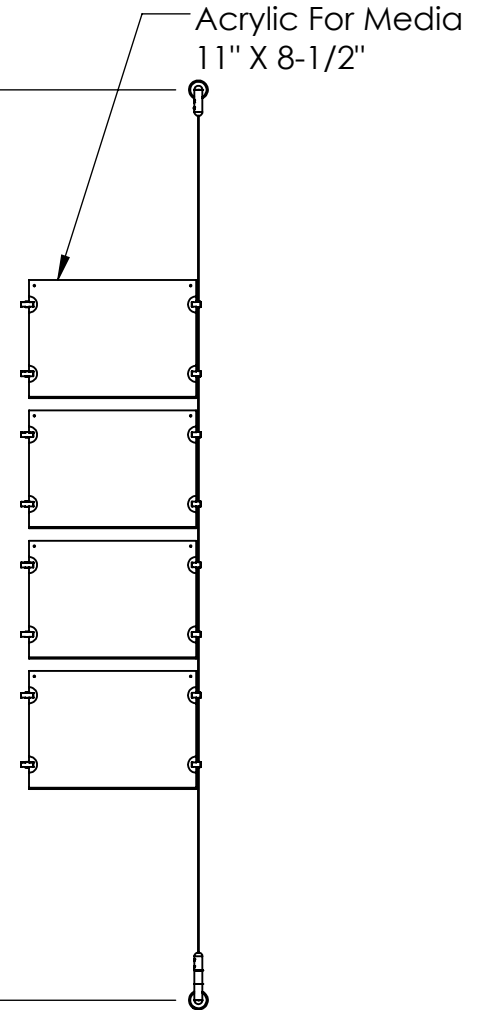

2

1

B

B

Height Adjustable
Acrylic and Panel Grippers

Length Up To
[196"]
4980mm

Acrylic For Media
11" X 8-1/2"

A

A

2

1

Mbs Standoffs
5046 W Linebaugh Ave
Tampa, FL 33624 USA
(813) 938-6025

ASSEMBLY NO.

SCG1908-1185-E3X4

SCALE: 1:14

SHEET 1 OF 1