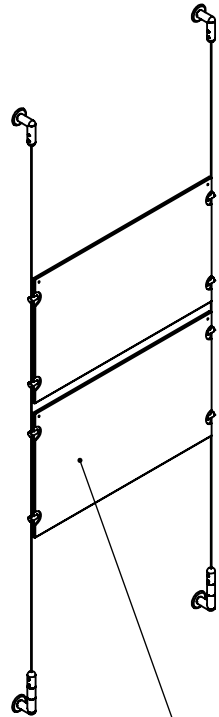

2

1

B

B

Height Adjustable
Acrylic and Panel Grippers

Length Up To
[196"]
4980mm

[18 1/2"]
470.4mm

A

A

2

1

Mbs Standoffs
5046 W Linebaugh Ave
Tampa, FL 33624 USA
(813) 938-6025

ASSEMBLY NO.

SCG1908-1711-1X2

SCALE: 1:14

SHEET 1 OF 1