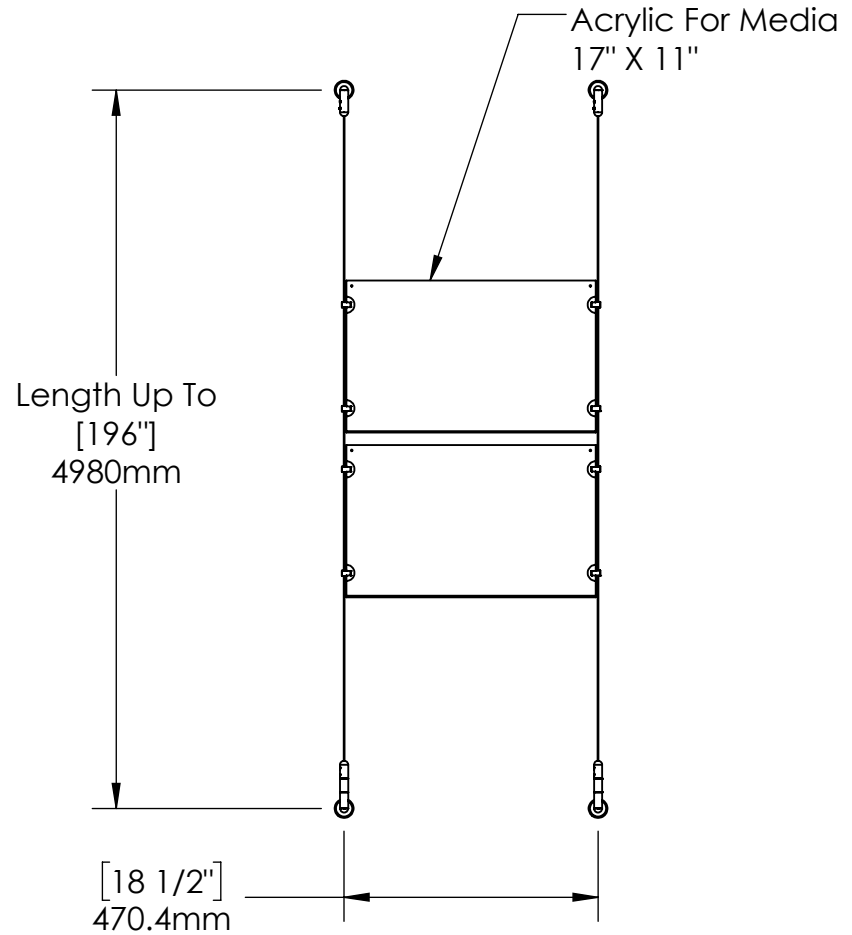

2

1

B

B

Height Adjustable
Acrylic and Panel Grippers

Length Up To
[196"]
4980mm

[18 1/2"]
470.4mm

A

A

2

1

Mbs Standoffs
5046 W Linebaugh Ave
Tampa, FL 33624 USA
(813) 938-6025

ASSEMBLY NO.

SCG1908-1711-1X2

SCALE: 1:14

SHEET 1 OF 1