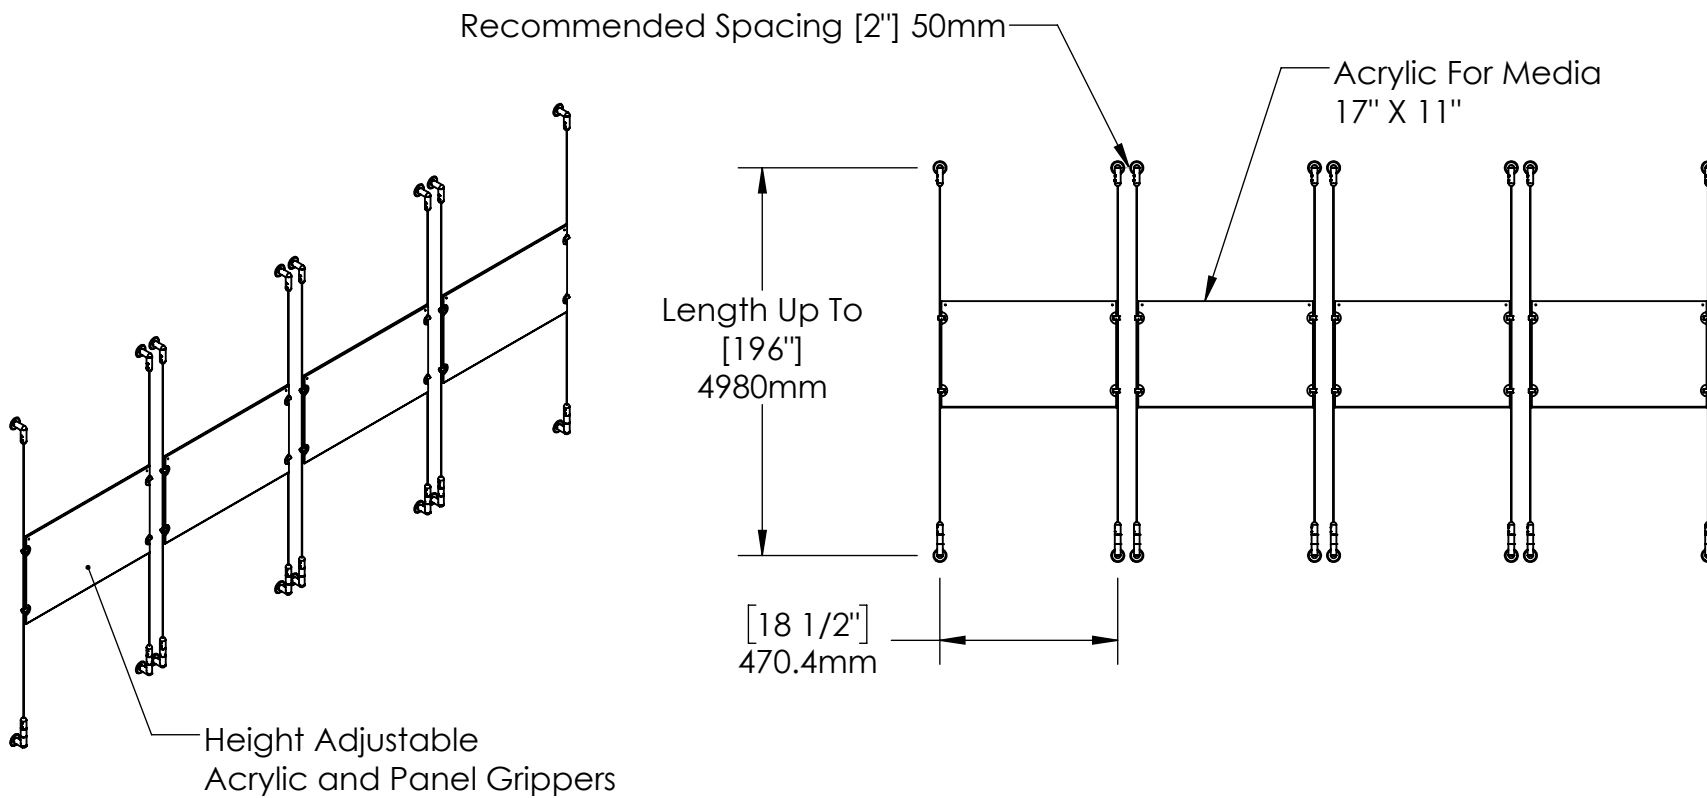

2

1

B

B

A

A

2

1

Mbs Standoffs
 5046 W Linebaugh Ave
 Tampa, FL 33624 USA
 (813) 938-6025

ASSEMBLY NO.
SCG1908-1711-4X1

SCALE: 1:20

SHEET 1 OF 1