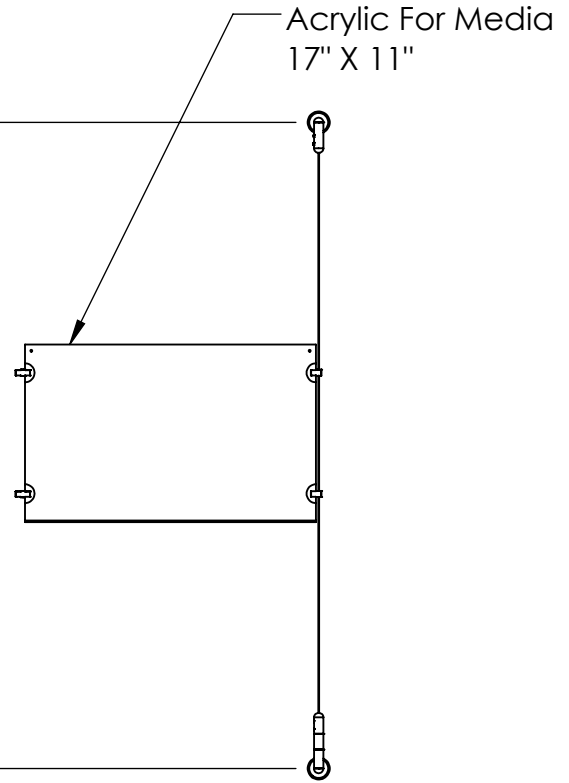

2

1

B

B

Height Adjustable
Acrylic and Panel Grippers

Length Up To
[196"]
4980mm

Acrylic For Media
17" X 11"

A

A

2

1

Mbs Standoffs
5046 W Linebaugh Ave
Tampa, FL 33624 USA
(813) 938-6025

ASSEMBLY NO.

SCG1908-1711-E3X1

SCALE: 1:12

SHEET 1 OF 1