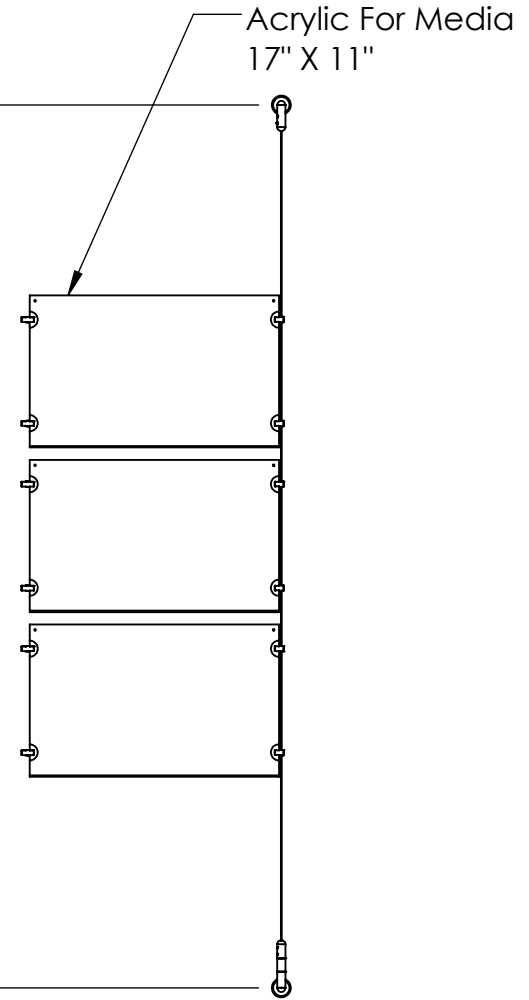

2

1

B

B

Height Adjustable
Acrylic and Panel Grippers

Length Up To
[196"]
4980mm

Acrylic For Media
17" X 11"

A

A

2

1

Mbs Standoffs
5046 W Linebaugh Ave
Tampa, FL 33624 USA
(813) 938-6025

ASSEMBLY NO.

SCG1908-1711-E3X3

SCALE: 1:14

SHEET 1 OF 1