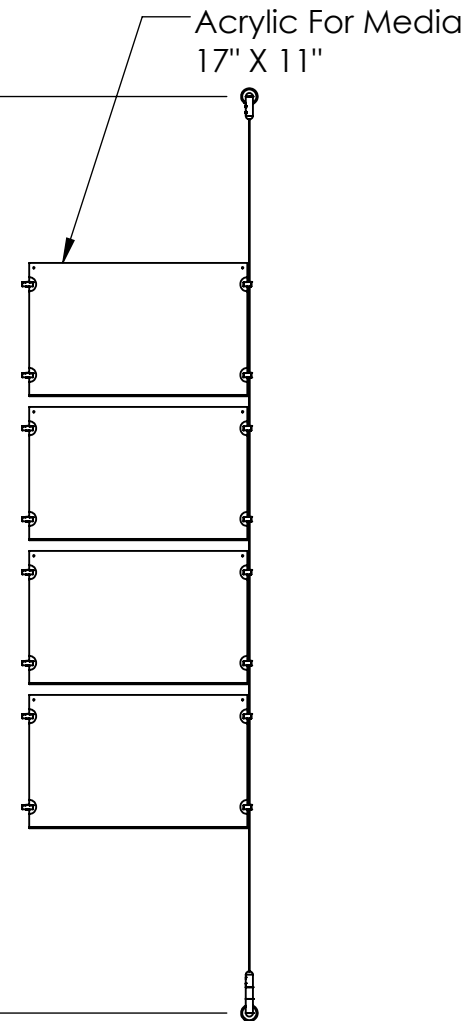

2

1

Length Up To
[196"]
4980mm

B

B

A

A

2

1

Mbs Standoffs
5046 W Linebaugh Ave
Tampa, FL 33624 USA
(813) 938-6025

ASSEMBLY NO.

SCG1908-1711-E3X4

SCALE: 1:16

SHEET 1 OF 1