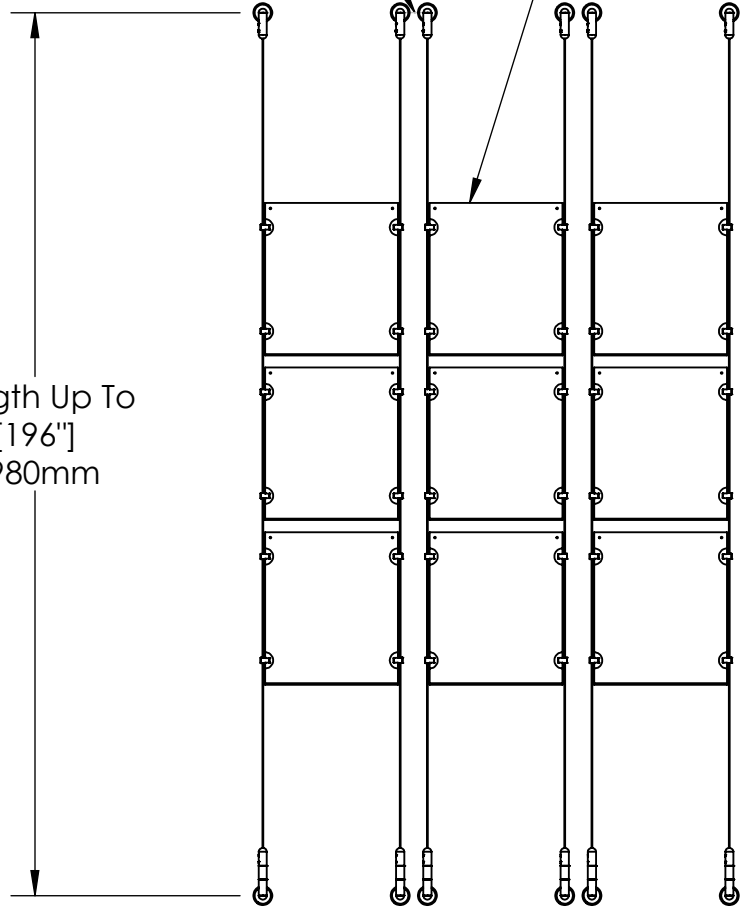

2

1

Recommended Spacing [2"] 50mm

Acrylic For Media  
8-1/2" X 11"

B

B

Height Adjustable  
Acrylic and Panel Grippers

Length Up To  
[196"]  
4980mm

[10"]  
254.5mm

A

A

2

1

**Mbs Standoffs**  
 5046 W Linebaugh Ave  
 Tampa, FL 33624 USA  
 (813) 938-6025

ASSEMBLY NO.	
SCG1908-8511-3X3	
SCALE: 1:14	SHEET 1 OF 1