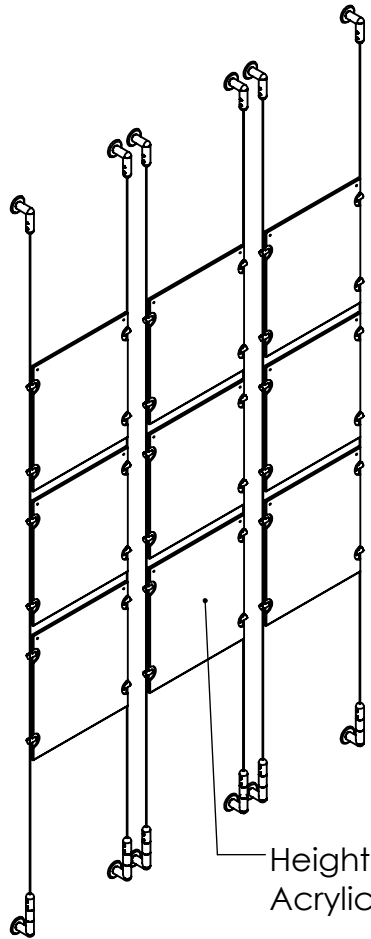

2

1

Recommended Spacing [2"] 50mm

Acrylic For Media  
8-1/2" X 11"

B

B

Height Adjustable  
Acrylic and Panel Grippers

Length Up To  
[196"]  
4980mm

[10"]  
254.5mm

A

A

2

1

**Mbs Standoffs**  
 5046 W Linebaugh Ave  
 Tampa, FL 33624 USA  
 (813) 938-6025

ASSEMBLY NO.	
SCG1908-8511-3X3	
SCALE: 1:14	SHEET 1 OF 1