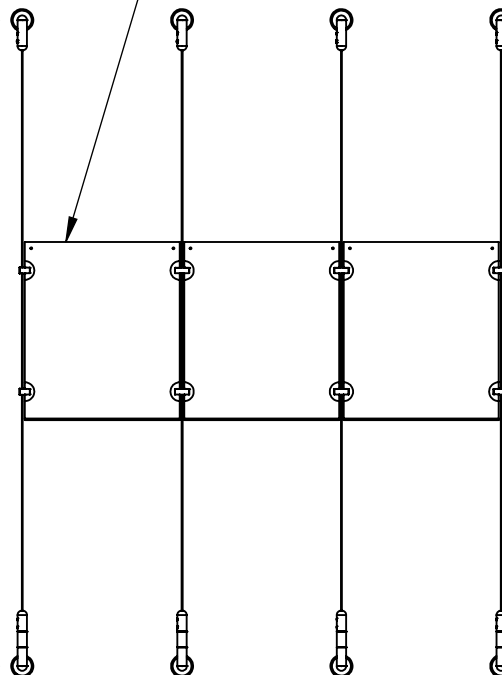

2

1

B

B

Height Adjustable
Acrylic and Panel Grippers

Length Up To
[196"]
4980mm

[10"]
253.8mm

Acrylic For Media
8-1/2" X 11"

[29 15/16"]
760.5mm

A

A

2

1

Mbs Standoffs
5046 W Linebaugh Ave
Tampa, FL 33624 USA
(813) 938-6025

ASSEMBLY NO.
SCG1908-8511-A3X1

SCALE: 1:12