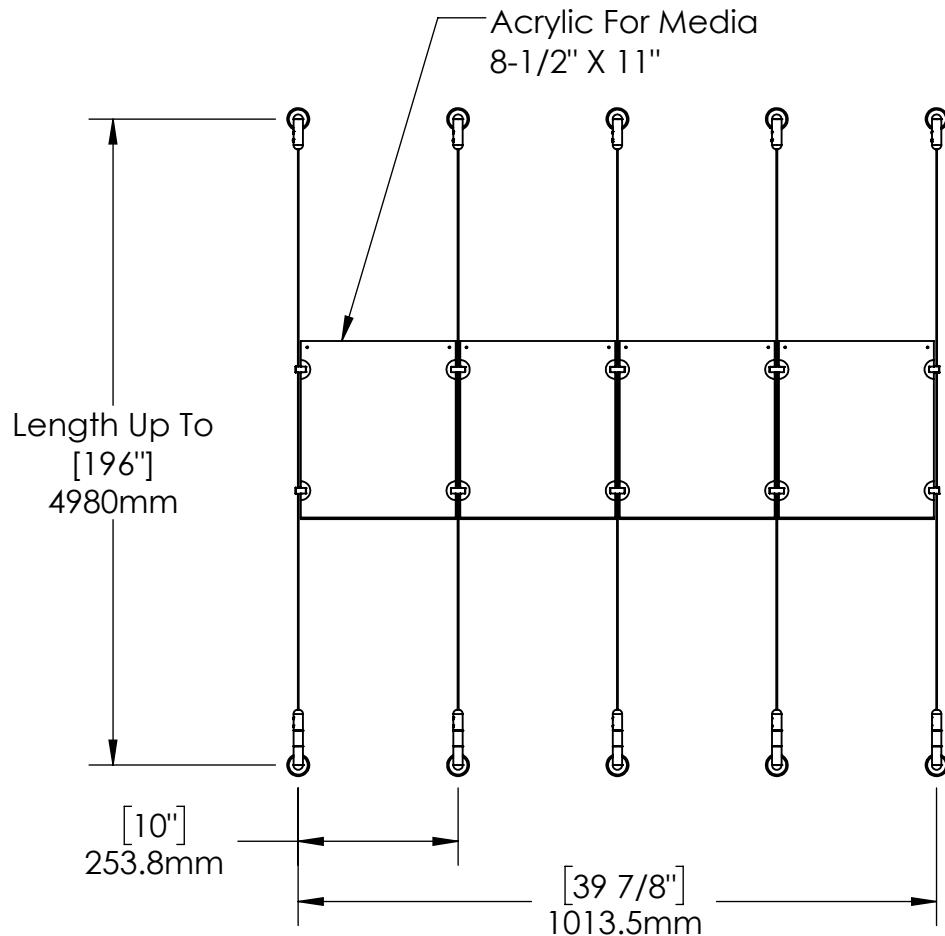

2

1

B

B

Height Adjustable
Acrylic and Panel Grippers

Length Up To
[196\"]
4980mm

[10\"]
253.8mm

[39 7/8\"]
1013.5mm

A

A

2

1

Mbs Standoffs
5046 W Linebaugh Ave
Tampa, FL 33624 USA
(813) 938-6025

ASSEMBLY NO.
SCG1908-8511-A4X1

SCALE: 1:12

SHEET 1 OF 1