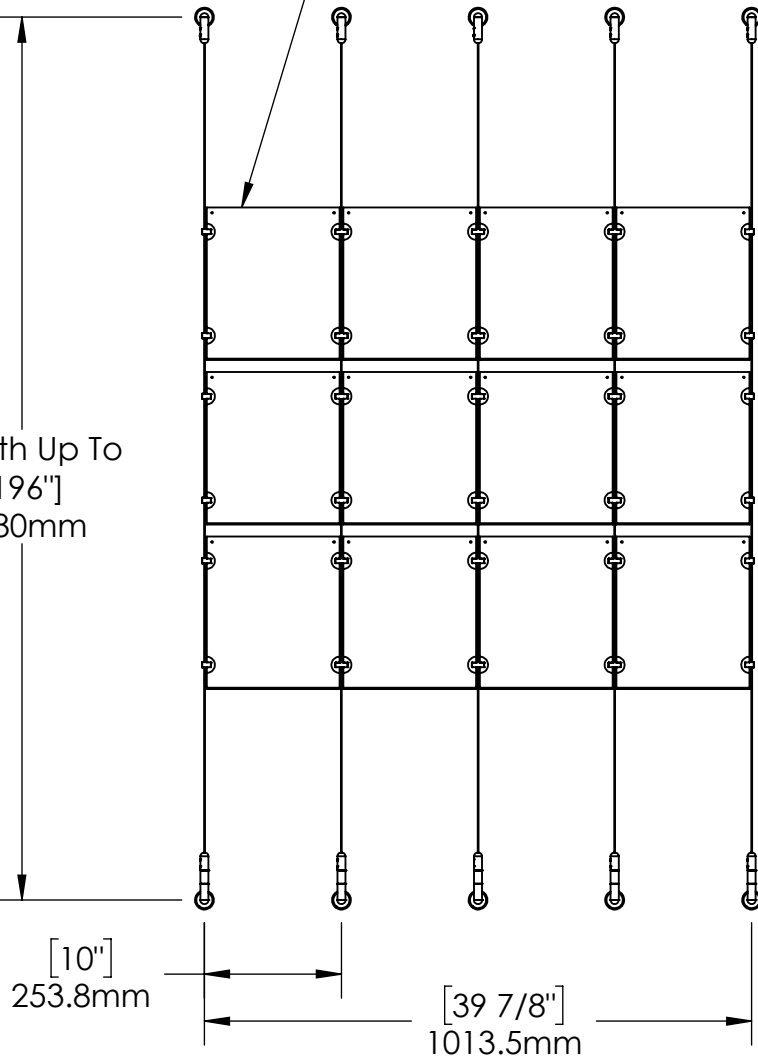

2

1

B

B

Length Up To
[196"]
4980mm

Acrylic For Media
8-1/2" X 11"

A

A

2

1

Mbs Standoffs
5046 W Linebaugh Ave
Tampa, FL 33624 USA
(813) 938-6025

ASSEMBLY NO.

SCG1908-8511-A4X3

SCALE: 1:14

SHEET 1 OF 1