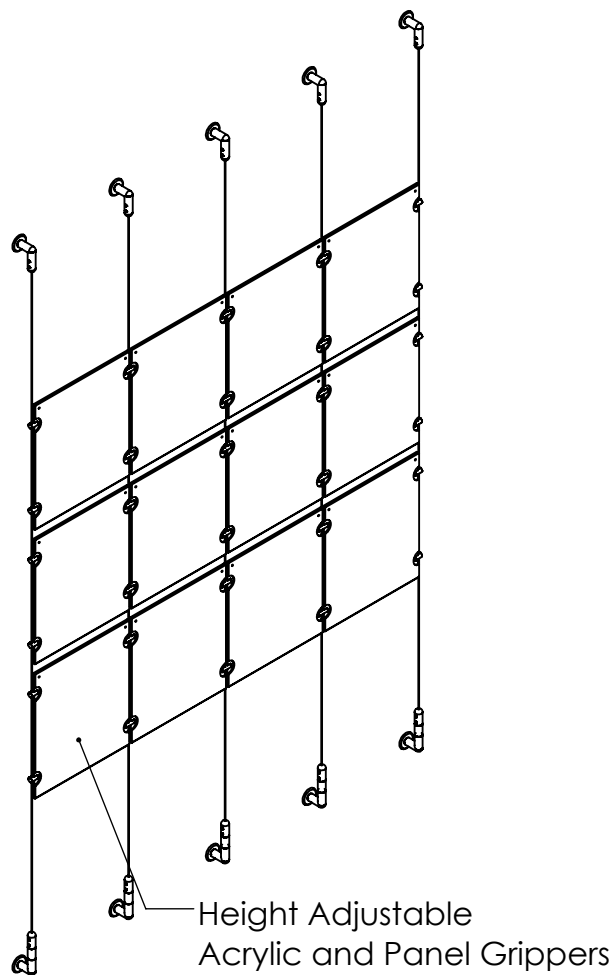

2

1

B

B

Length Up To
[196"]
4980mm

Acrylic For Media
8-1/2" X 11"

A

A

2

1

Mbs Standoffs
5046 W Linebaugh Ave
Tampa, FL 33624 USA
(813) 938-6025

ASSEMBLY NO.

SCG1908-8511-A4X3

SCALE: 1:14

SHEET 1 OF 1