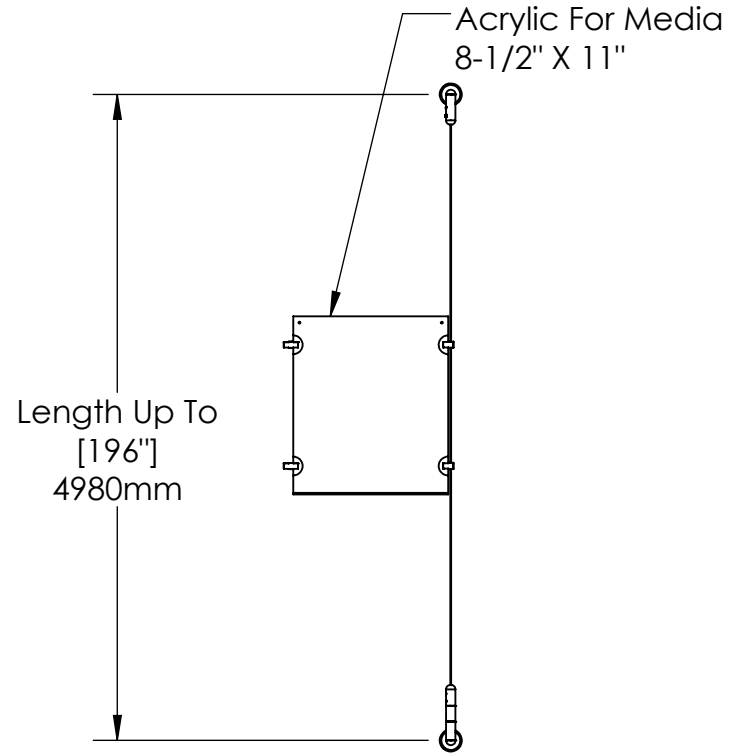

2

1

B

B

A

A

2

1

Mbs Standoffs
 5046 W Linebaugh Ave
 Tampa, FL 33624 USA
 (813) 938-6025

ASSEMBLY NO.

SCG1908-8511-E3X1

SCALE: 1:12

SHEET 1 OF 1