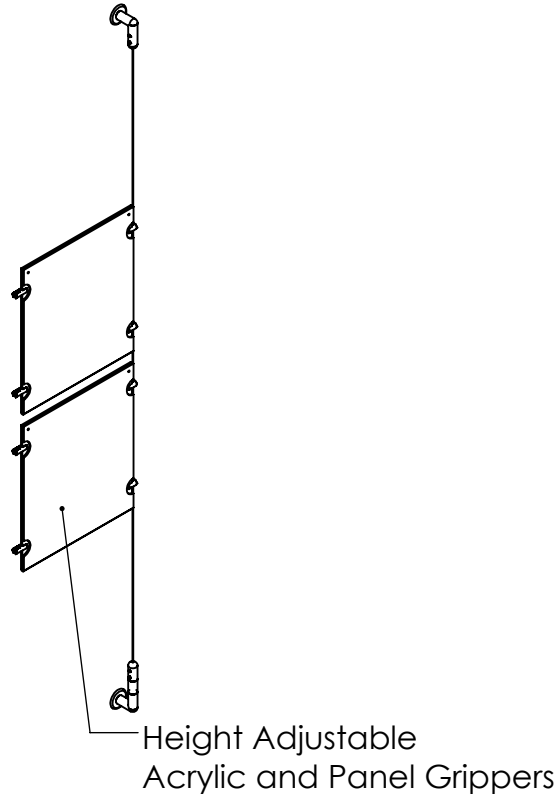

2

1

B

B

Length Up To
[196"]
4980mm

Acrylic For Media
8-1/2" X 11"

A

A

2

1

Mbs Standoffs
5046 W Linebaugh Ave
Tampa, FL 33624 USA
(813) 938-6025

ASSEMBLY NO.

SCG1908-8511-E3X2

SCALE: 1:12

SHEET 1 OF 1